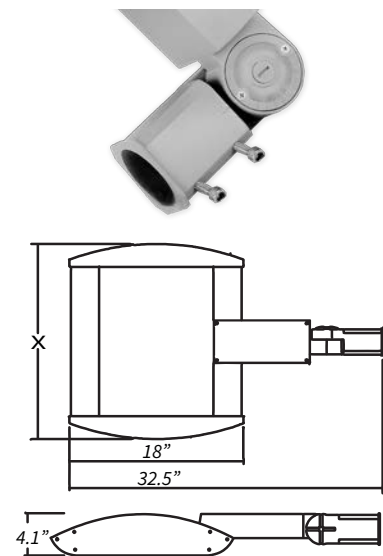

MOUNTING:

Integral 2 3/8" Slip Fitter for mounting to round poles or via tennon mount.

CERTIFICATIONS:

UL Listed for USA and Canada. Conforms to UL-8750 and UL-1598. Certified to CSA22.2

ENVIRONMENT:

Outdoor/Wet Location. IP66 Rated

MOUNTING DETAIL & DIMENSIONS

Integral 2 3/8" Slip Fitter

SPECIFICATIONS

SYSTEM WATTS	DELIVERED LUMENS	EFFICACY	MODULES	X" WIDTH
60W	6,900 lm	115 lm/W	2	10.7"
100W	11,780 lm	115 lm/W	3	13.5"
120W	14,130 lm	115 lm/W	4	16.3"
150W	17,240 lm	115 lm/W	5	19.1"
200W	23,220 lm	115 lm/W	6	21.9"
250W	28,800 lm	115 lm/W	7	24.7"