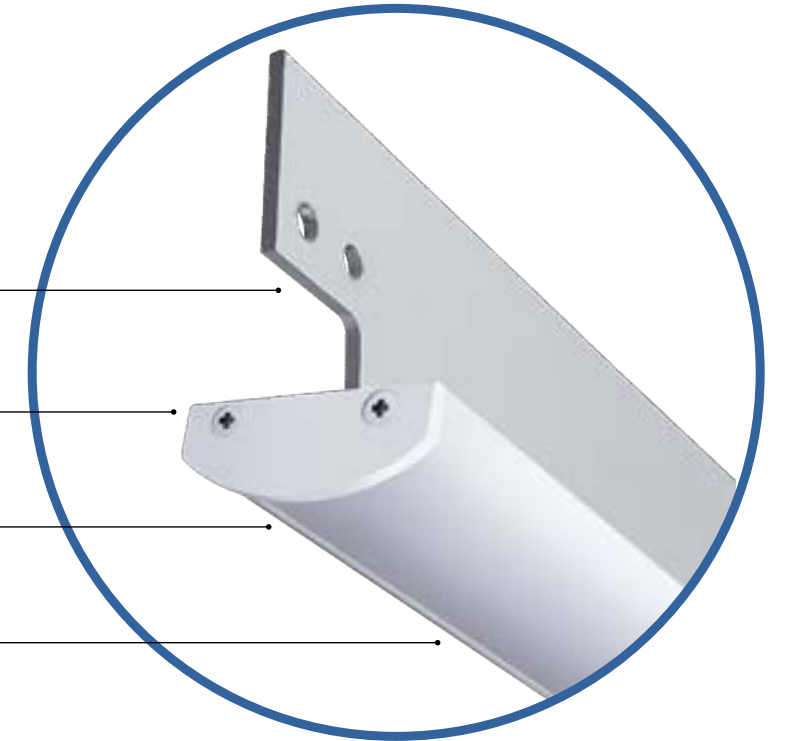

PARAFLEX
GRIDLITE SERIES

Low-Profile Linear LED Luminaire

DESIGN FLEXIBILITY

PRODUCT FEATURES

ALUMINUM HOUSING & HEATSINK

Rigid Frame for Linear Mounting & Heat Dissipation

SLEEK ARCHITECTURAL PROFILE

Less Than .5" Tall

HIGH OUTPUT LED PERFORMANCE

Up to 120 Lumens per Watt

CCT VARIETY

3000K - 3500K - 4000K - 5000K

SLOT GRID-MOUNT

Links Directly Into Main Grid & Provides Adjustable Connectors to Meet the Height & Width of the Existing Grid System

HOOK GRID-MOUNT

Hooks Over the Top Plate of the Existing Grid & Provides Adjustable Connectors to Meet the Height & Width of the Grid System

PRODUCT DETAILS

DIMENSIONS

ORDERING GUIDE

MODEL	LENGTH	WATTAGE	COLOR TEMPERATURE (CCT)	LENS	MOUNTING	MODEL	POWER SUPPLY
GL				WH	G1	GL	
	2 FEET	10W	30K 3000K - WARM WHITE	WH WHITE	G1 15/16" T-Grid		PS60W 60-WATT
	4 FEET	20W	35K 3500K - NEUTRAL WHITE		CONSULT FACTORY FOR 9/16" T-Grid OPTIONS		PS96W 96-WATT
			40K 4100K - NEUTRAL WHITE				
			50K 5000K - COOL WHITE				