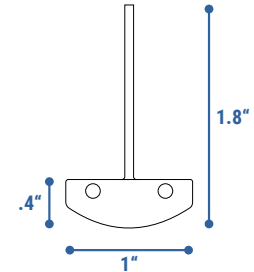

HIGH OUTPUT LED PERFORMANCE

Up to 120 Lumens per Watt

CCT VARIETY

3000K - 3500K - 4000K - 5000K

SLOT GRID-MOUNT

Links Directly Into Main Grid & Provides Adjustable Connectors to Meet the Height & Width of the Existing Grid System

HOOK GRID-MOUNT

Hooks Over the Top Plate of the Existing Grid & Provides Adjustable Connectors to Meet the Height & Width of the Grid System

PRODUCT DETAILS

DIMENSIONS

ORDERING GUIDE

MODEL	LENGTH	WATTAGE	COLOR TEMPERATURE (CCT)	LENS	MOUNTING	MODEL	POWER SUPPLY
GL				WH	G1	GL	
	2 FEET	10W	30K 3000K - WARM WHITE	WH WHITE	G1 15/16" T-Grid		PS60W 60-WATT
	4 FEET	20W	35K 3500K - NEUTRAL WHITE		CONSULT FACTORY FOR 9/16" T-Grid OPTIONS		PS96W 96-WATT
			40K 4100K - NEUTRAL WHITE				
			50K 5000K - COOL WHITE				