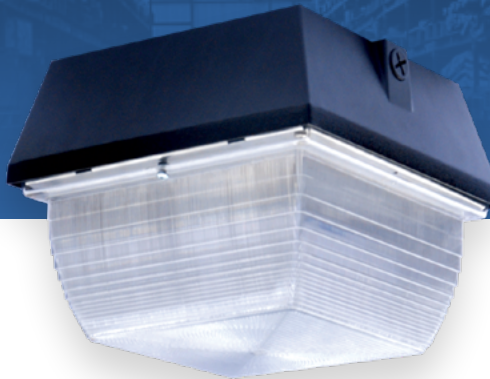

PARAFLEX

CLASSIC FIXTURES

DIE-CAST HOUSINGS (NOT ILLUMINATED)

DURABLE METAL HOUSINGS FOR EXTERIOR LUMINAIRES

R300674E
DC570 Empty Kit
Bronze Finish
\$60.49

R301865E
DC545 Empty Kit
Bronze Finish
\$19.27

R300527E
DC400 Empty Kit
Bronze Finish
\$46.49

R301940E
DC560 Empty Kit
Bronze Finish
\$38.79

R300900E
CV15G Empty Kit
Bronze Finish
\$51.34

R300999E
DCST Empty Kit
Bronze Finish
\$44.93

COMPLETE WIRED FIXTURES

DC570

Floodlight luminaire

DC570-12W-40K/50K	\$94.72
DC570-24W-40K/50K	\$100.53
DC570-36W-40K/50K	\$108.07
DC570-48W-40K/50K	\$119.74
DC570-60W-40K/50K	\$133.38
DC570-72W-40K/50K	\$147.67

DC400

Floodlight luminaire

DC400-12W-40K/50K	\$84.75
DC400-24W-40K/50K	\$90.56
DC400-36W-40K/50K	\$98.10
DC400-48W-40K/50K	\$108.47
DC400-60W-40K/50K	\$122.27
DC400-72W-40K/50K	\$134.06

DCST

Wallpack luminaire