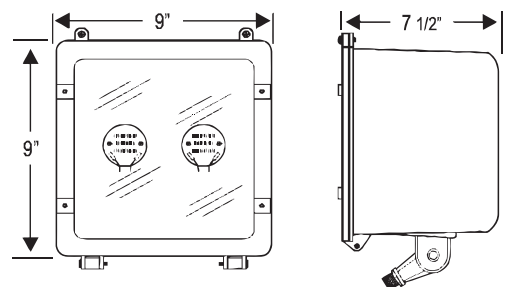

DIMENSIONS

Specifications subject to change without notice.