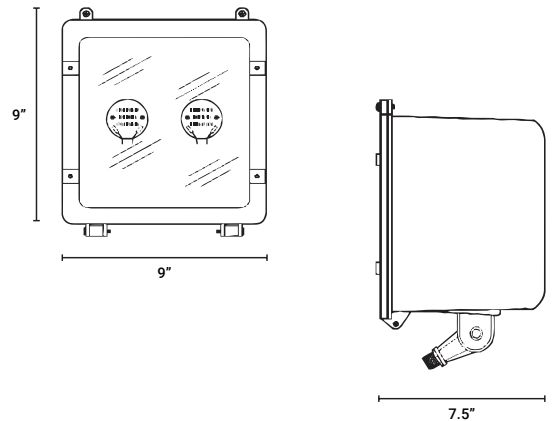

### COMPACT, HEAVY-DUTY HOUSING

The DC545 is a 9" Square Floodlight Luminaire with a Die Cast Aluminum Body and Impact Resistant Glass Lens

### EASY TO INSTALL MOUNTING

The DC545 comes standard with an Integral 1/2" Male Threaded Mount with an Optional Post Top Fitter available

## DIMENSION (INCHES)