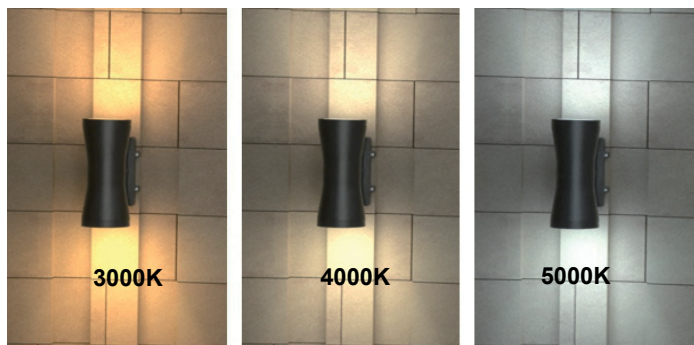

3 CCTS SELECTABLE