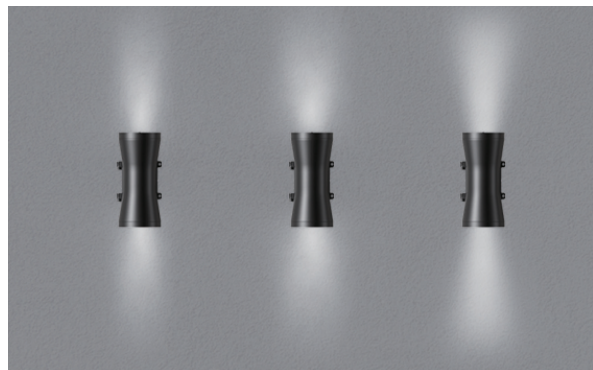

PHOTOMATRIC DIAGRAM

Disclaimer:

Due to the rapid pace of technology change in the Lighting industry, the Information and Data presented in this spec sheet is for reference purpose the order or design. PARAFLEX does not warrant or represent that the information is free from errors or omission. The information may change without notice and PARAFLEX is not in any way liable for the accuracy of any information printed and stored or in any way interpreted or used.