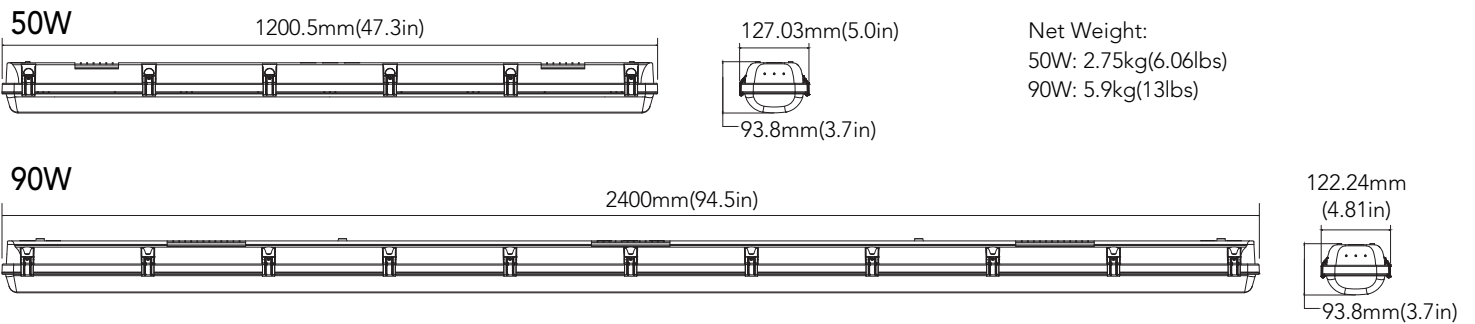

PFX-5603

LED VAPOR TIGHT LINEAR

PROJECT

DATE

TYPE

NOTES

REV 04 2024

ACCESSORIES (Optional)

Mounting Bracket (Default)	Emergency Battery 8W 900lm 90min (Sold separately)	Microwave Sensor NO.: HD027VCR Description: 12VDC input (Sold separately)
Chain Description: 30cm long (Default)	Hardware bag (Default)	Aircraft Cable Description: 3m long (Sold separately)

DIMENSION

unit: mm/inch

PARAFLEX does not warrant or represent that the information is free from errors or omission. The information may change without notice and PARAFLEX is not in any way liable for the accuracy of any information printed and stored or in any way interpreted or used.