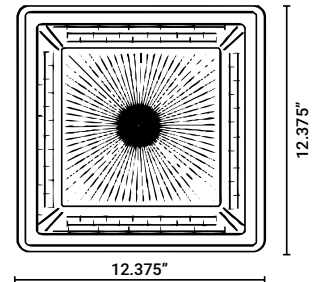

### DIMENSION (INCHES)

POWER POWER FACTOR >0.90 - THD <20