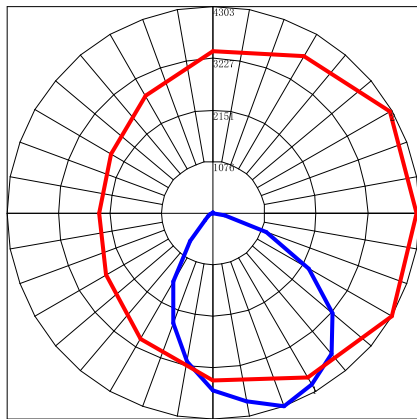

PFX-3120

HEMISPHERICAL LED WALLPACK

DIMENSION

PFX-3120

PHOTOMETRICS

APPLICATION

Application: Retails & Supermarkets, Hotels & Restaurants, Commercial Buildings, Offices and Showrooms, Schools & Colleges

Disclaimer: