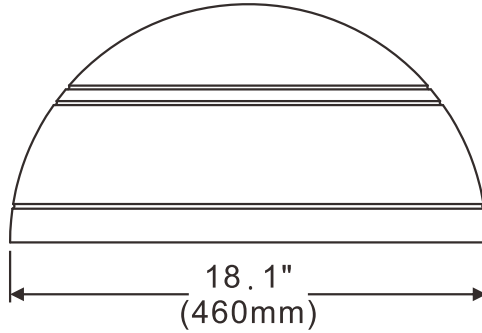

PFX-3120

HEMISPHERICAL LED WALLPACK

DIMENSION

PFX-3120

PHOTOMETRICS

APPLICATION

Application: Retails & Supermarkets, Hotels & Restaurants, Commercial Buildings, Offices and Showrooms, Schools & Colleges

Disclaimer: