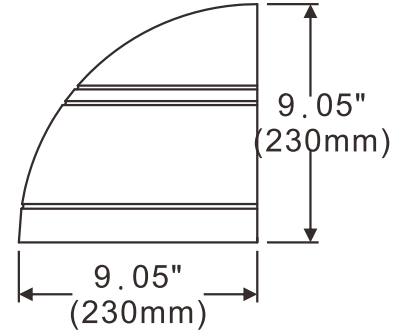

PFX-3120

HEMISPHERICAL LED WALLPACK

DIMENSION

PFX-3120

PHOTOMETRICS

APPLICATION

Application: Retails & Supermarkets, Hotels & Restaurants, Commercial Buildings, Offices and Showrooms, Schools & Colleges

Disclaimer: