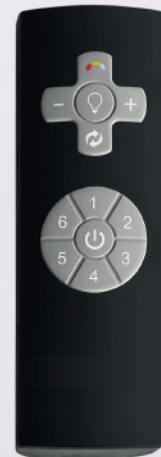

PARAFLEX

Fast Flexible Focused Lighting

60" Fan Series - 8400

60" Fan series is a sleek, minimalist ceiling fan in a brushed nickel finish with curved matte black blades. This fan is powered by a whisper-silent DC motor and includes an integral LED light kit with a glass shade and a full function remote control (including reverse direction). Ideal for indoor rooms 20' x 20' and larger.

6 Speeds

LED Dimmable

Handheld Remote Control (included)

SOFT WHITE (3000K)

BRIGHT WHITE (4000K)

DAYLIGHT (5000K)

Model No.
8403

- MATTE BLACK
- BRUSHED NICKEL

PARAFLEX
Fast Flexible Focused Lighting

Specifications

Blade Sweep	60"
No. Blades	3
Blade Material	ABS
Down-rod (incl)	6"
Sloped Ceiling Mount	Y - up to 18 degrees
Remote Control	Y
Light Kit Included	Y
Lens Material	Opal Glass
Light Kit Wattage	18W LED
Lumen Output	700 lm
Light Efficacy	39 LPW
Light Dimmable	Y
Light Replaceable	Y
Adjustable CCT	3000/4000/5000K
CRI	≥ 90
Motor Type	DC
Max Motor Wattage	35W
MAX RPM	150
No. Speeds	6
Reversible	Y - 6 speeds (remote controlled)
Airflow (CFM)	6589 (hi) 4569 (med) 2503 (lo)
Airflow Efficiency	200 CFM/W (hi) 439 CFM/W (med) 1043 CFM/W (lo)
Indoor/ Outdoor	Indoor Only
Wet Location Rated	N
Certifications	ETL Listed for Dry Location
Limited Warranty	2 Years (Fan/ Light) Lifetime for Motor
Product Weight	14.1 lb
Packaged Weight	17.1 lb