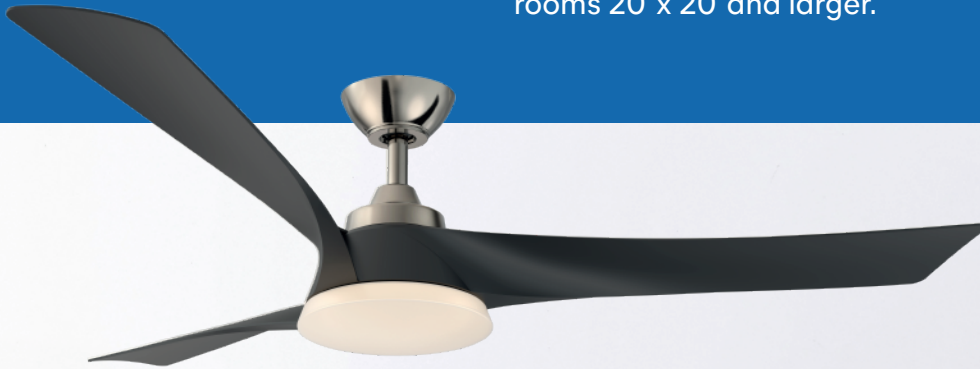

PARAFLEX

Fast Flexible Focused Lighting

60" Fan Series - 8400

60" Fan series is a sleek, minimalist ceiling fan in a brushed nickel finish with curved matte black blades. This fan is powered by a whisper-silent DC motor and includes an integral LED light kit with a glass shade and a full function remote control (including reverse direction). Ideal for indoor rooms 20' x 20' and larger.

6 Speeds

LED Dimmable

Handheld Remote Control (included)

SOFT WHITE (3000K)

BRIGHT WHITE (4000K)

DAYLIGHT (5000K)

Model No.
8403

- MATTE BLACK
- BRUSHED NICKEL

PARAFLEX
Fast Flexible Focused Lighting

Specifications

Blade Sweep	60"
No. Blades	3
Blade Material	ABS
Down-rod (incl)	6"
Sloped Ceiling Mount	Y - up to 18 degrees
Remote Control	Y
Light Kit Included	Y
Lens Material	Opal Glass
Light Kit Wattage	18W LED
Lumen Output	700 lm
Light Efficacy	39 LPW
Light Dimmable	Y
Light Replaceable	Y
Adjustable CCT	3000/4000/5000K
CRI	≥ 90
Motor Type	DC
Max Motor Wattage	35W
MAX RPM	150
No. Speeds	6
Reversible	Y - 6 speeds (remote controlled)
Airflow (CFM)	6589 (hi) 4569 (med) 2503 (lo)
Airflow Efficiency	200 CFM/W (hi) 439 CFM/W (med) 1043 CFM/W (lo)
Indoor/ Outdoor	Indoor Only
Wet Location Rated	N
Certifications	ETL Listed for Dry Location
Limited Warranty	2 Years (Fan/ Light) Lifetime for Motor
Product Weight	14.1 lb
Packaged Weight	17.1 lb

Dimensions

Fan Diameter	60"
Fan Height	14.4"
Fan Blade Length	34.2"
Fan Blade Width	6.8"
Down-rod Length	6"
Lead Wire Length	54"
Package Size (in)	36.6 x 12.6 x 10.0

Mounting Notes:

- Down-rod mount only to flat or sloped ceilings
- Distance from ceiling to bottom of fan/light: 14.4"
- Distance from ceiling to bottom of fan blades: 12.9"
- 54" Lead wire accommodates up to 48" down-rods (supplied by others)