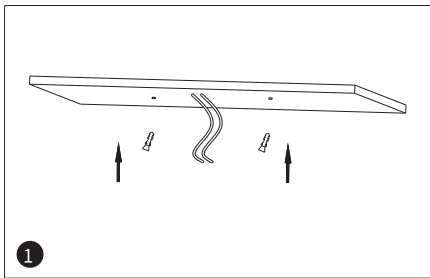

INSTALLATION GUIDE

1. Fixing bracket on terminal box