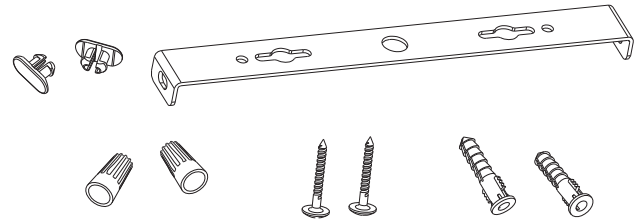

ACCESSORIES

CCT Adjustable : Adjust CCT By ON/Off Wall Switch

1. Color can be adjusted by quickly turn on/off the wall switch with 3 seconds

2. Turn off the light and leave the light to stay off for more than 5 seconds, when you turn on the light next time, the CCT will be the same as the last time you used. To change color, go to step 1.
3. Color Reset: to match the 2 fixtures with different color, turn the switch on/off for 7 times.

ORDERING GUIDE

PFX-3628-WPCL8-12W3CCT

Company Code	Product	Size	Power:	CCT
PFX-3628	WPCL: Waterproof Ceiling Light	8"	12W	3 CCT Selectable: 3000K/4000K/5000K
		12"	18W	
		16"	24W	

Disclaimer:
Due to the rapid pace of technology change in the Lighting industry, the Information and Data presented in this spec sheet is for reference purposes only, please confirm with PARAFLEX at the time of finalizing the order or design. PARAFLEX does not warrant or represent that the information is free from errors or omission. The information may change without notice and PARAFLEX is not in any way liable for the accuracy of any information printed and stored or in any way interpreted or used.