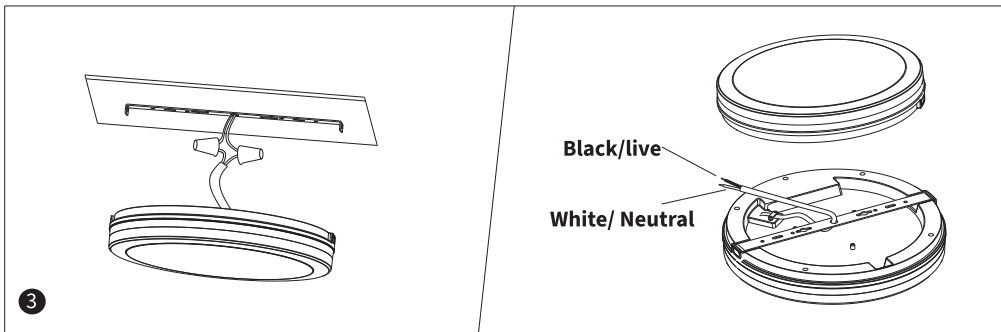

## PRODUCT DIMENSION

Front View

Side View

Model No.	PFX-3628-WPCL8-12W-3CCT	PFX-3628-WPCL12-18W-3CCT	PFX-3628-WPCL16-24W-3CCT
Size			
L1	Φ200mm/Φ7.87"	Φ300mm/Φ11.81"	Φ400mm/Φ15.75"
L2	Φ51mm/Φ2"	Φ56mm/Φ2.2"	Φ56mm/Φ2.2"

## INSTALLATION GUIDE

1. Fixing bracket on terminal box

2. Wiring and color temperature adjustment

3. Connect black wire to live wire, white wire to neutral wire, and secure using wire nuts.

4. Fixing the lamp body on bracket and fix tightly