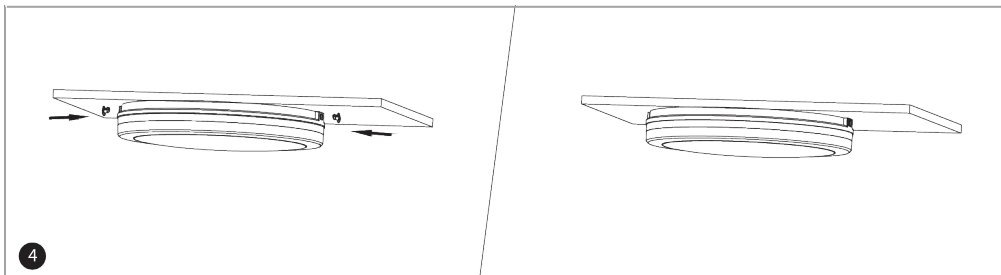

## PRODUCT DIMENSION

Front View

Side View

Model No.	PFX-3628-WPCL8-12W-3CCT	PFX-3628-WPCL12-18W-3CCT	PFX-3628-WPCL16-24W-3CCT
Size			
L1	Φ200mm/Φ7.87"	Φ300mm/Φ11.81"	Φ400mm/Φ15.75"
L2	Φ51mm/Φ2"	Φ56mm/Φ2.2"	Φ56mm/Φ2.2"

## INSTALLATION GUIDE

1. Fixing bracket on terminal box

2. Wiring and color temperature adjustment

3. Connect black wire to live wire, white wire to neutral wire, and secure using wire nuts.

4. Fixing the lamp body on bracket and fix tightly