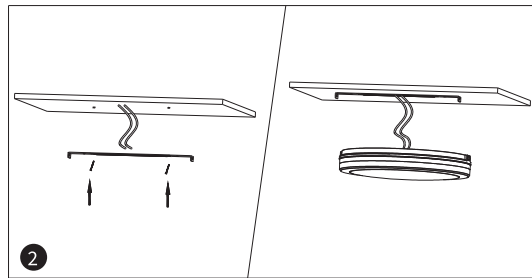

2. Wiring and color temperature adjustment