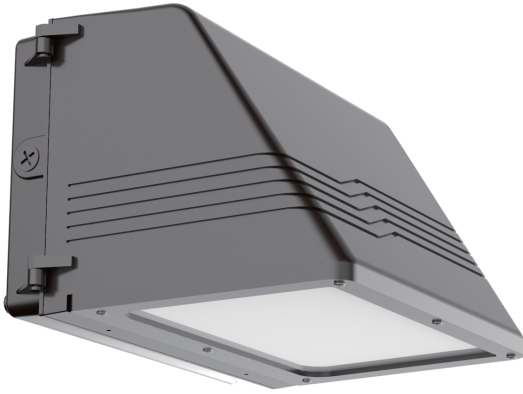

# PFX-3135

LED WALL PACK

### PRODUCT FEATURES

Traditional Impact & weather resistant fixture with die cast aluminum housings and glass lenses. 30W/60W/80W field adjustable and 3000K/4000K/5000K field adjustable. Universal mounting plate with easy wall mount installation. 0-10V dimming as standard. Name brand chip and high quality driver@ 5 year.

### PRODUCT SPECIFICATIONS

<b>SYSTEM WATTAGE</b>	80W
<b>LUMENS</b>	3750LM/7500LM/10000LM
<b>EFFICACY</b>	UP TO 125LPW
<b>INPUT VOLTAGE</b>	120-277V
<b>CCT</b>	CCT ADJUSTABLE
<b>CRI</b>	>70
<b>AMBIENT TEMP.</b>	-30-40°C
<b>LED Performance</b>	L70>50000h
<b>STANDARD WARRANTY</b>	5Years