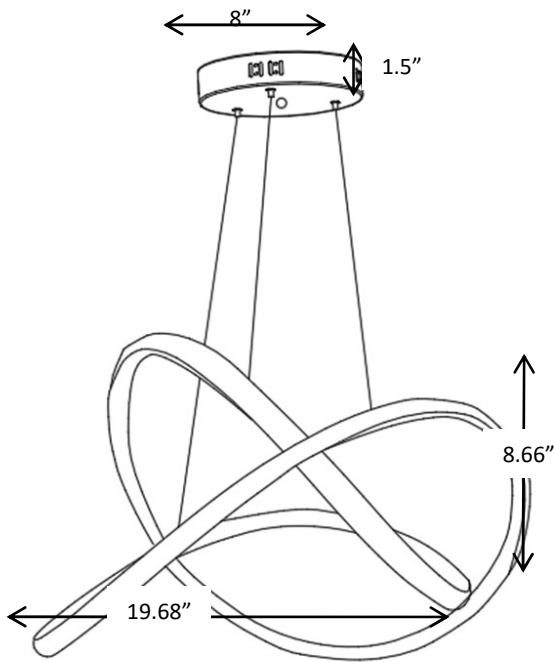

PFX-3630

LED Pendant Chandelier Light Swirl Shape

Application: Perfect dining room, kitchen island, stairwell and more residential or commercial pendant lighting

Specifications

Model	PFX-3630-30W-3CCT-CR
Wattage	30W
Dimming	Traic Dimming
Lumen Output	2600 LM
Input Voltage	120Vac 60Hz
CCT	3000K-4000K-5000K Selectable
CRI	Ra>80
Working Temperature	~32°F ~+113°F / ~0°C ~+45°C
Environment Location	DAMP LOCATIONS
Finish	Chrome
Life Span	Lumen Maintenance over 70% @ 50,000+ Hours
Pendant Cable Length	Max at 5FT
PCS/BOX	1
Master Box Dimension	515x515x225MM / 20.27"x20.27"x8.85"
Master Box Weight	4.78LB

PFX-3630

LED Pendant Chandelier Light Swirl Shape

Dimension

Disclaimer:
Due to the rapid pace of technology change in the Lighting industry, the Information and Data presented in this spec sheet is for reference purposes only, please confirm with PARAFLEX at the time of finalizing the order or design. PARAFLEX does not warrant or represent that the information is free from errors or omission. The information may change without notice and PARAFLEX is not in any way liable for the accuracy of any information printed and stored or in any way interpreted or used.