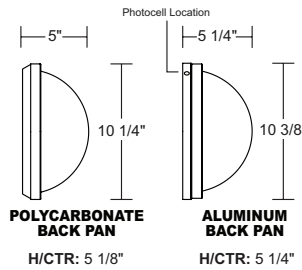

PFX-3138

DECORATIVE CEILING/WALL FIXTURE

PFX-3138 adds a contemporary look to any outdoor space. PFX-3138 is designed for wall or ceiling applications and mounting hardware is included. Options include photocell.