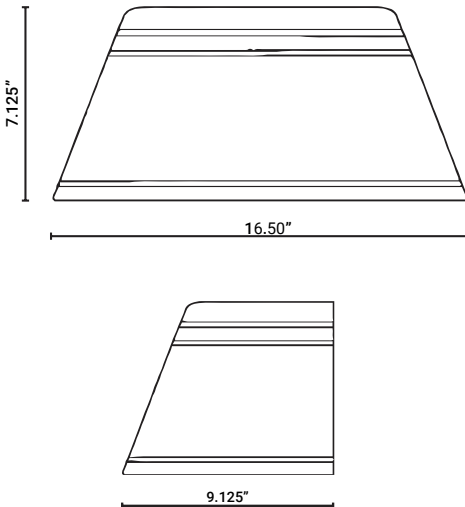

DIMENSION (INCHES)

SPECIFICATIONS

NOMINAL WATTAGE	SYSTEM WATTAGE	CCT	LUMENS	EFFICACY	DLC V5.0 LISTING
12W	12.65	3000K	1,530.00	120.95	PREMIUM
12W	12.65	4000K	1,606.50	127.00	PREMIUM
12W	12.65	5000K	1,686.83	133.35	PREMIUM
24W	23.68	3000K	3,060.00	129.22	PREMIUM
24W	23.68	4000K	3,213.00	135.68	PREMIUM
24W	23.68	5000K	3,373.65	142.47	PREMIUM
36W	34.27	3000K	4,147.00	121.01	PREMIUM
36W	34.27	4000K	4,354.35	127.06	PREMIUM
36W	34.27	5000K	4,572.07	133.41	PREMIUM
48W	45.80	3000K	5,529.33	120.73	PREMIUM
48W	45.80	4000K	5,805.80	126.76	PREMIUM
48W	45.80	5000K	6,096.09	133.10	PREMIUM
60W	56.83	3000K	6,911.67	121.62	PREMIUM
60W	56.83	4000K	7,257.25	127.70	PREMIUM
60W	56.83	5000K	7,620.11	134.09	PREMIUM
72W	67.65	3000K	8,294.00	122.60	STANDARD
72W	67.65	4000K	8,708.70	128.73	STANDARD
72W	67.65	5000K	9,144.14	135.17	STANDARD

ORDERING GUIDE

Sample Part # PFX-3106 - 12W - 35K - BZ - D1

MODEL	WATTAGE	COLOR TEMPERATURE (CCT)	HOUSING COLOR	OPTIONS & ACCESSORIES
PFX-3106	12W 12 WATTS	27K 2700K - WARM WHITE	BZ BRONZE (STANDARD)	MS MOTION SENSOR
	24W 24 WATTS	30K 3000K - WARM WHITE	WH WHITE	MS-D2 MOTION SENSOR WITH BILEVEL DIMMING
	36W 36 WATTS	35K 3500K - NEUTRAL WHITE	BL BLACK	D1 0-10V DIMMING
	48W 48 WATTS	40K 4000K - NEUTRAL WHITE	SL SILVER	D2 STEP DIMMING (120V ONLY)
	60W 60 WATTS	50K 5000K - COOL WHITE	CC CUSTOM COLOR	EM EMERGENCY BATTERY PACK
	72W 72 WATTS	57K 5700K - DAYLIGHT		V1* 480/347V INPUT (120-277V STANDARD)
				*NOT AVAILABLE WITH EM OR MOTION SENSOR

Disclaimer:

Due to the rapid pace of technology change in the Lighting industry, the Information and Data presented in this spec sheet is for reference purpose the order or design. PARAFLEX does not warrant or represent that the information is free from errors or omission. The information may change without notice and PARAFLEX is not in any way liable for the accuracy of any information printed and stored or in any way interpreted or used.