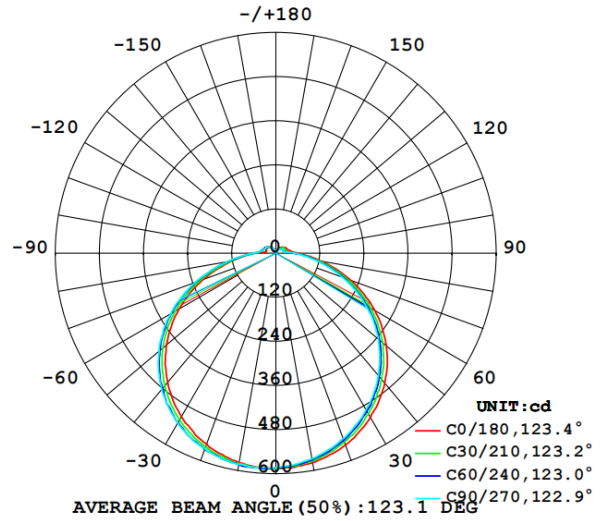

PFX-3623

Round LED Flush Mount

PHOTOMETRICS

DIMENSION (INCHES)

- 300mm(12")
- 355mm(14")
- 457mm(18")

SPECIFICATIONS

PFX-3623

Paraflex part number I#	Size	Wattage	CCT	Lumens	Voltage	CRI	Dim	Finished
PFX3623-12R-16-9CCT-120-BN	12"	16W	5CCT: 27/30/35/40/50	1100lm	120V	>90	Triac-Dimmable	Brushed Nickel
PFX3623-14R-20-9CCT-120-BN	14"	20W	5CCT: 27/30/35/40/50	1400lm	120V	>90	Triac-Dimmable	Brushed Nickel
PFX3623-18R-32-9CCT-120-BN	18"	35W	5CCT: 27/30/35/40/50	2200lm	120V	>90	Triac-Dimmable	Brushed Nickel