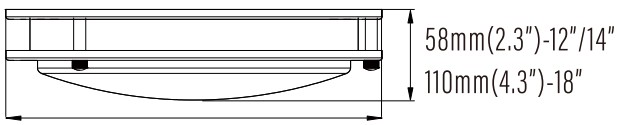

PFX-3623

Round LED Flush Mount

PHOTOMETRICS

DIMENSION (INCHES)

- 300mm(12")
- 355mm(14")
- 457mm(18")

SPECIFICATIONS

PFX-3623

Paraflex part number I#	Size	Wattage	CCT	Lumens	Voltage	CRI	Dim	Finished
PFX3623-12R-16-9CCT-120-BN	12"	16W	5CCT: 27/30/35/40/50	1100lm	120V	>90	Triac-Dimmable	Brushed Nickel
PFX3623-14R-20-9CCT-120-BN	14"	20W	5CCT: 27/30/35/40/50	1400lm	120V	>90	Triac-Dimmable	Brushed Nickel
PFX3623-18R-32-9CCT-120-BN	18"	35W	5CCT: 27/30/35/40/50	2200lm	120V	>90	Triac-Dimmable	Brushed Nickel