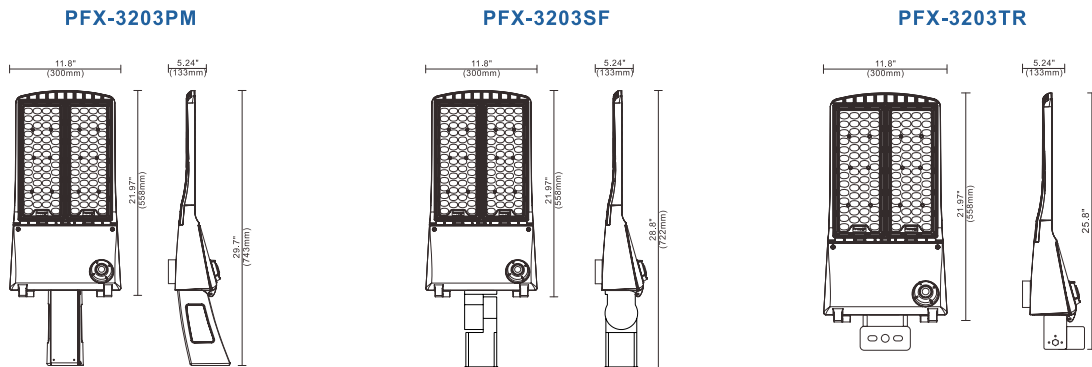

PFX-3203
AREA/ STREET LIGHT

IP65

DESCRIPTION

This slick and modern luminaire has been designed to handle any environment. With a beautiful slimline design along with one of the highest lumen performance on the market, this versatile fixture can be used as a flood light or an area light. Including a multitude of mounting options, surge protection devices, IOT photocell capability, and the most technologically advanced LEDs on the market, PFX-3203 is ready to conquer the lighting landscape.

FEATURES

UL and cUL listed for wet locations

One piece die-cast aluminum body with die-cast hinge panel for easy installation access

The most technologically advanced LED chips in the market

DIMENSION (INCHES)

ORDERING GUIDE

SAMPLE PART#: PFX-3202-63-UNV-7-40-T3-XS-PM-BZ

Model No.	Nominal Watts**	Input Voltage	CRI	Color Temp	Distribution	Option		Finish	Starting Temp
						Accessories	Mounting		
PFX-3203	63=63W	UNV=120-277V	7=70+	40=4000 K	T3=Type III	XS=10kv Surge OS=Occupancy Sensor PE=Photocontrol 3R=3-pin Receptacle 5R=5-pin Receptacle 7R=7-pin Receptacle	PM=Pole Mount SF=Slip Fitter U=U Bracket	BZ=Bronze	-40°C
	93=93W	HV4=347-480V		50=5000 K	T4=Type IV				
	130=130W				T5=Type V				
	196=196W								
	140=140W								