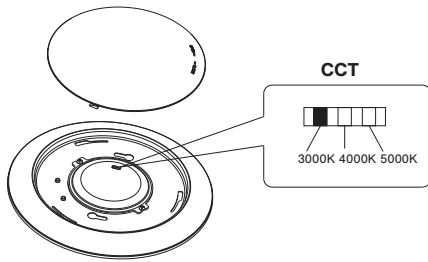

INSTALLATION GUIDE

1 CCT Adjustable