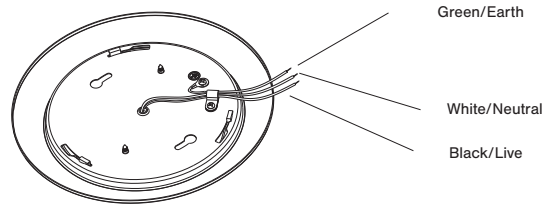

2 Wiring Guide