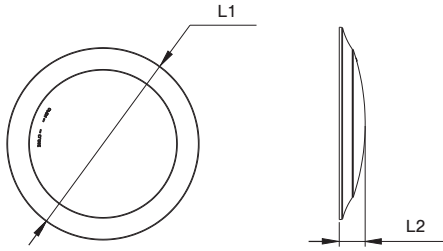

**PFX-3624**  
LED Disk Light

**PRODUCT DIMENSION**

Front View

Side View

Model No.	PFX-3624-DSL-R4-10W-3CCT	PFX-3624-DSL-R6-15W-3CCT
L1	Ø150mm/Ø5.9"	Ø185mm/Ø7.28"
L2	25mm/0.98"	25mm/0.98"

**INSTALLATION GUIDE**