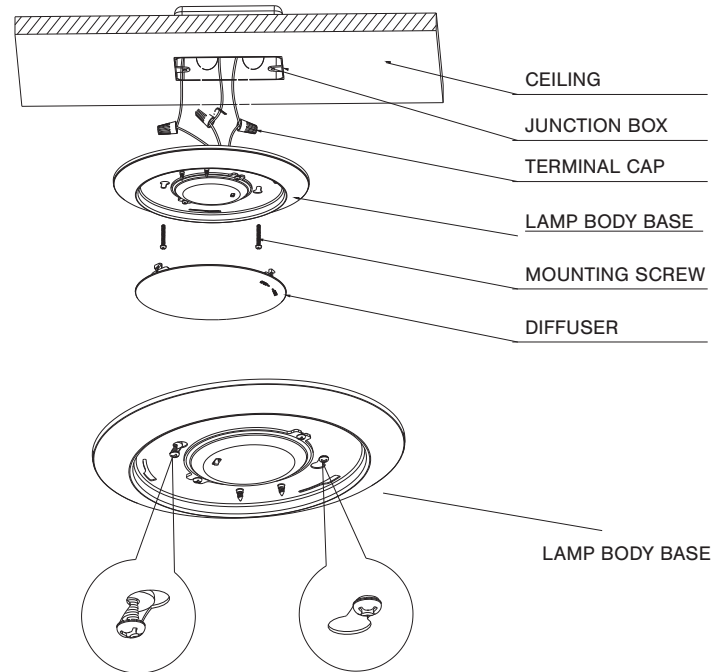

## Description

LED Disk Lights, the modern Surface Mount lighting solution for easy ceiling installation. These sleek lights require no recessed housing and can be directly wired to a 4"/6" junction box. Enjoy instant, bright illumination in your kitchen, bedroom, bathroom, and more. Upgrade your space with effortless style and functionality.

## Structure

SPECIFICATIONS		
Model No.	PFX-3624-DSL-R4-10W-3CCT	PFX-3624-DSL-R6-15W-3CCT
Wattage	10W	15W
Size	4"	6"
Lumens	650 LM	1000 LM
Rated Input Voltage(V)	AC120V 60Hz	
CCT	CCT Selectable: 3000K/4000K/5000K	
Beam Angle (°)	120°	
Dimming	Triac dimming	
Color Rendering Index	Ra>80	
Power Factor	0.95	
Working Temperature	-4 ° F ~+105 ° F / -15°C ~40°C	
Environment Location	IP 20 – Suitable for Damp Location	
Lifespan	Lumen Maintenance over 70% @ 50,000+ Hours	
Body Finish	White	
Certificate	ETL/Energy Star	
Package Info	19.3"X7.5"X13.2"	23.4"X7.5"X15.9"
PC/ Master Pack	30	30
Weight	13.9 LB	19.2LB

**PFX-3624**  
LED Disk Light

**PRODUCT DIMENSION**

Front View

Side View

Model No.	PFX-3624-DSL-R4-10W-3CCT	PFX-3624-DSL-R6-15W-3CCT
L1	Ø150mm/Ø5.9"	Ø185mm/Ø7.28"
L2	25mm/0.98"	25mm/0.98"

**INSTALLATION GUIDE**