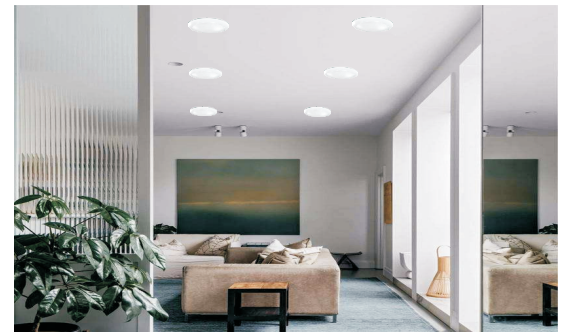

PHOTOMETRIC REPORT

Application: Ideal for residential place, office, hallways, utility room and commercial place such as hotel rooms.

Disclaimer:
Due to the rapid pace of technology change in the Lighting industry, the Information and Data presented in this spec sheet is for reference purposes only, please confirm with PARAFLEX at the time of finalizing the order or design. PARAFLEX does not warrant or represent that the information is free from errors or omission. The information may change without notice and PARAFLEX is not in any way liable for the accuracy of any information printed and stored or in any way interpreted or used.