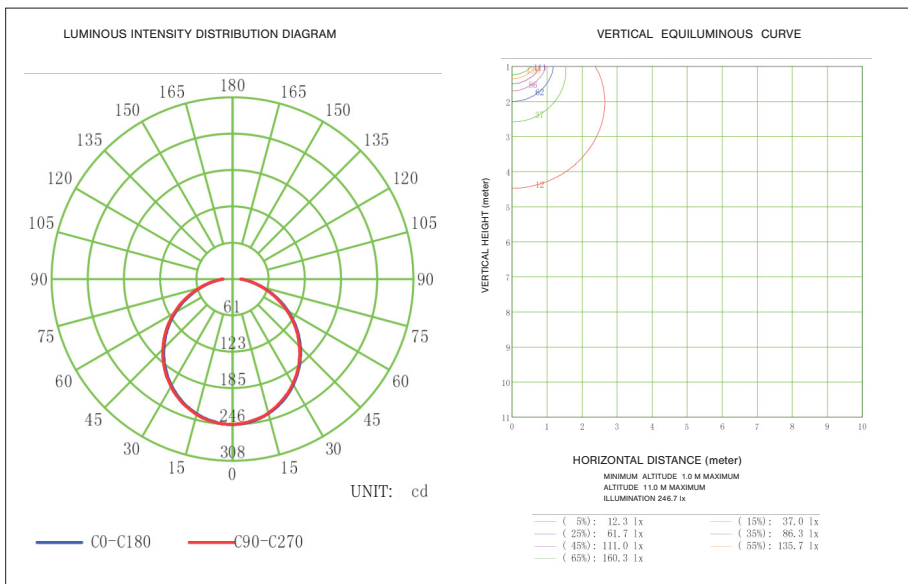

PHOTOMETRIC REPORT

Application: Ideal for residential place, office, hallways, utility room and commercial place such as hotel rooms.

Disclaimer:
Due to the rapid pace of technology change in the Lighting industry, the Information and Data presented in this spec sheet is for reference purposes only, please confirm with PARAFLEX at the time of finalizing the order or design. PARAFLEX does not warrant or represent that the information is free from errors or omission. The information may change without notice and PARAFLEX is not in any way liable for the accuracy of any information printed and stored or in any way interpreted or used.