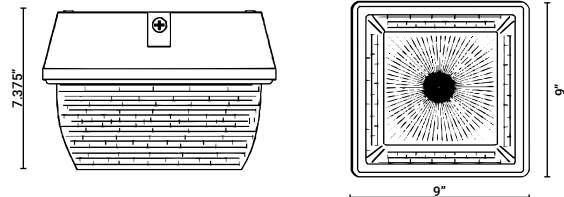

PRODUCT DIMENSIONS

POWER

POWER FACTOR >0.90 - THD <20

PARAFLEX does not warrant or represent that the information is free from errors or omission. The information may change without notice and PARAFLEX is not in any way liable for the accuracy of any information printed and stored or in any way interpreted or used.