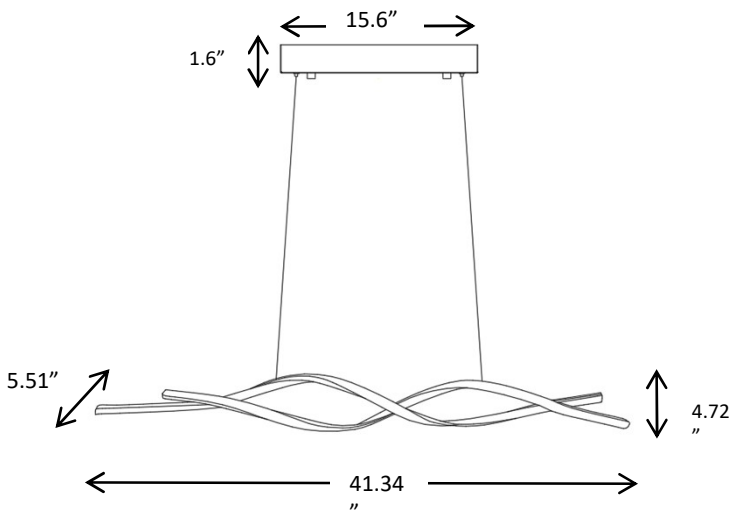

PFX-3631

LED Pendant Chandelier Light - Linear Wave

Dimension

Disclaimer:
Due to the rapid pace of technology change in the Lighting industry, the Information and Data presented in this spec sheet is for reference purposes only, please confirm with PARAFLEX at the time of finalizing the order or design. PARAFLEX does not warrant or represent that the information is free from errors or omission. The information may change without notice and PARAFLEX is not in any way liable for the accuracy of any information printed and stored or in any way interpreted or used.