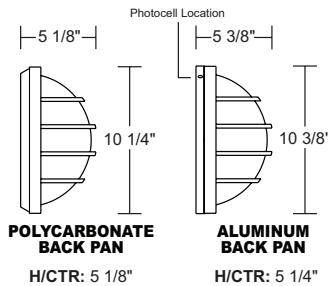

PFX-3136

DECORATIVE WALL FIXTURE

PFX-3136 adds a contemporary look to any outdoor space. PFX-3136 is designed for wall or ceiling applications and mounting hardware is included. Options include photocell.