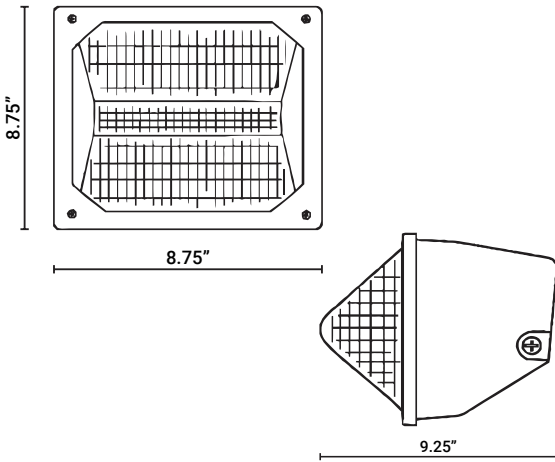

### EASY TO INSTALL MOUNTING

The DC102 can be Surface Mounted over an Existing 4" Outlet Box or Surface Wired through a 1/2" Conduit Entry. Additional Conduit entries Available for Photocells & other Components

## DIMENSION (INCHES)