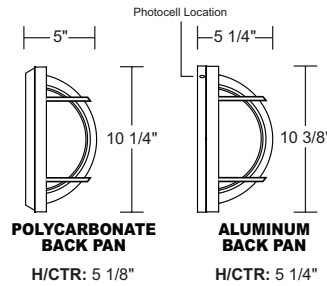

PFX-3137

DECORATIVE WALL/CEILING FIXTURE

PFX-3137 adds a contemporary look to any outdoor space. PFX-3137 is designed for wall or ceiling applications and mounting hardware is included. Options include photocell.