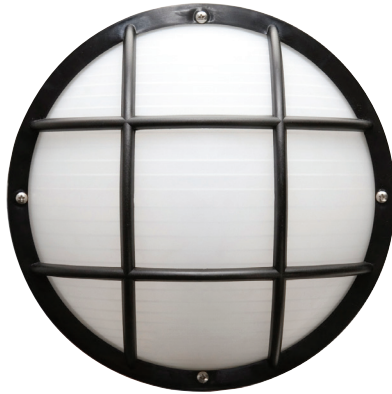

PFX-3137

DECORATIVE WALL/CEILING FIXTURE

PFX-3137 adds a contemporary look to any outdoor space. PFX-3137 is designed for wall or ceiling applications and mounting hardware is included. Options include photocell.

SPECIFICATIONS

- Black or White
- Mounting Hardware Included
- Frosted Polycarbonate Diffuser
- Wall or Ceiling Mount
- Minimum Starting Temp -20°F
- UL Listed for Wet Locations
- Composite Construction
- Non-Corrosive