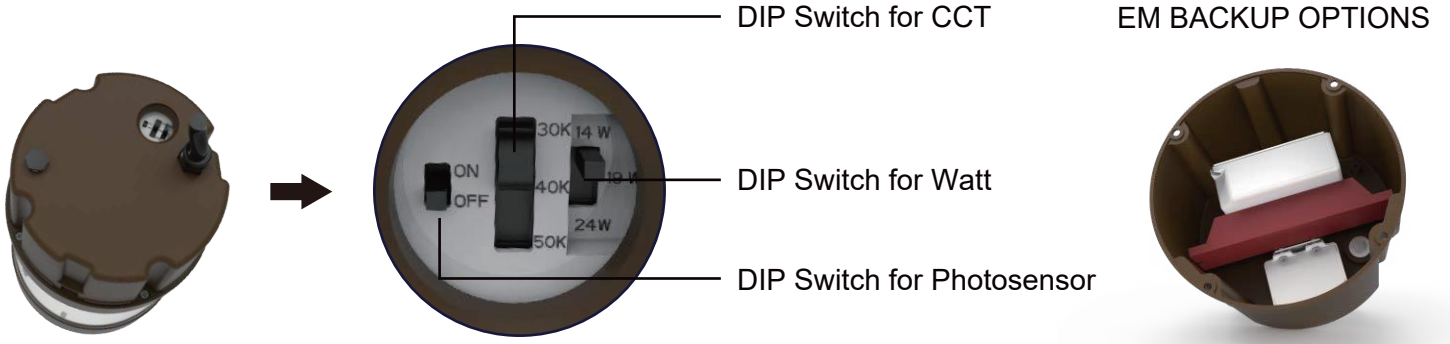

3 Cct & Wattage Selectable

The Top Heads Are Interchangeable