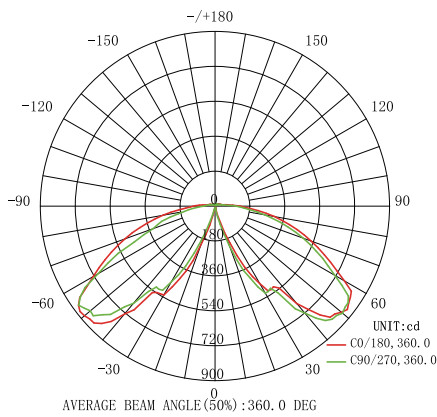

PHOTOMETRICS

Disclaimer:

Due to the rapid pace of technology change in the Lighting industry, the Information and Data presented in this spec sheet is for reference purposes only, please confirm with PARAFLEX at the time of finalizing the order or design. PARAFLEX does not warrant or represent that the information is free from errors or omission. The information may change without notice and PARAFLEX is not in any way liable for the accuracy of any information printed and stored or in any way interpreted or used.