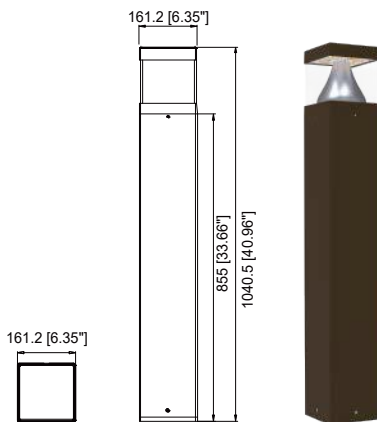

Product Dimension

SS-BD01-24W-X-TCP-Y-ZZ