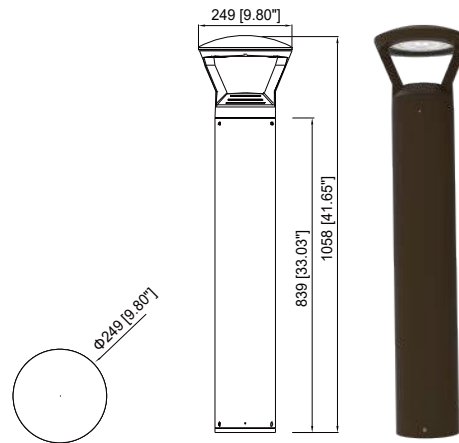

SS-BD06-24W-X-TCP-Y-ZZ

Disclaimer:
Due to the rapid pace of technology change in the Lighting industry, the Information and Data presented in this spec sheet is for reference purposes only, please confirm with PARAFLEX at the time of finalizing the order or design. PARAFLEX does not warrant or represent that the information is free from errors or omission. The information may change without notice and PARAFLEX is not in any way liable for the accuracy of any information printed and stored or in any way interpreted or used.