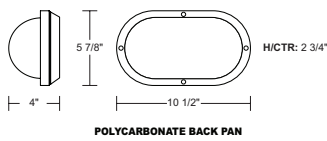

PFX-3142

DECORATIVE WALL FIXTURE

SPECIFICATIONS

- Black or White
- Mounting Hardware Included
- Frosted Polycarbonate Diffuser
- Wall Mount Only
- Minimum Starting Temp -20°F
- UL Listed for Wet Locations
- Composite Construction
- Non-Corrosive