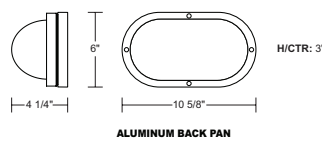

PFX-3142

DECORATIVE WALL FIXTURE

SPECIFICATIONS

- Black or White
- Mounting Hardware Included
- Frosted Polycarbonate Diffuser
- Wall Mount Only
- Minimum Starting Temp -20°F
- UL Listed for Wet Locations
- Composite Construction
- Non-Corrosive