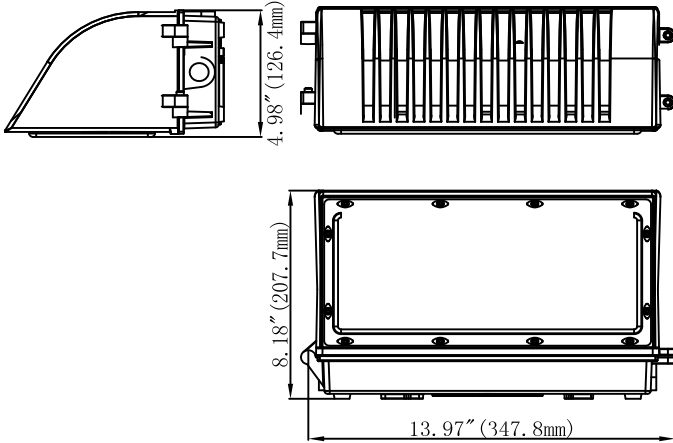

PRODUCT APPLICATIONS

Building Entrances Walkways
Tunnels
Loading Docks

Bridges
Catwalks
Stairwells

SPECIFICATION

TYPE	PFX-3104-FWP2842567W27-345K			
	28W	42W	56W	70W
WATTAGE	28W	42W	56W	70W
LUMEN	4116 lm (28W&4000K)	6174 lm (42W&4000K)	7840 lm (56W&4000K)	9800 lm (70W&4000K)
EFFICACY	> 140 lm/W			
CCT	3000K,4000K,5000K			
CRI	> 70			
INPUT VOLTAGE	AC120-277V			
LIGHTING ANGLE	99.5X77.6°			
FACTORY SETTINGS	70W & 4000K			
LED TYPE	2835			
PF	> 0.95			
DRIVER EFFICIENCY	> 89%			
PROTECTION LEVEL	WET			
LIFE TIME	> 50000 hours			
WARRANTY	5 year limited			

PFX-3104
LED Full Cutoff Wall Pack light

DIMENSION

Specifications:

Shell materials: Aluminum & PC.

Net weight : 6.26 lbs

Finish: Dark Bronze(Standard)

Product Size:347.8mmX126.4mmX207.7mm
13.97\"X4.98\"X8.18\"