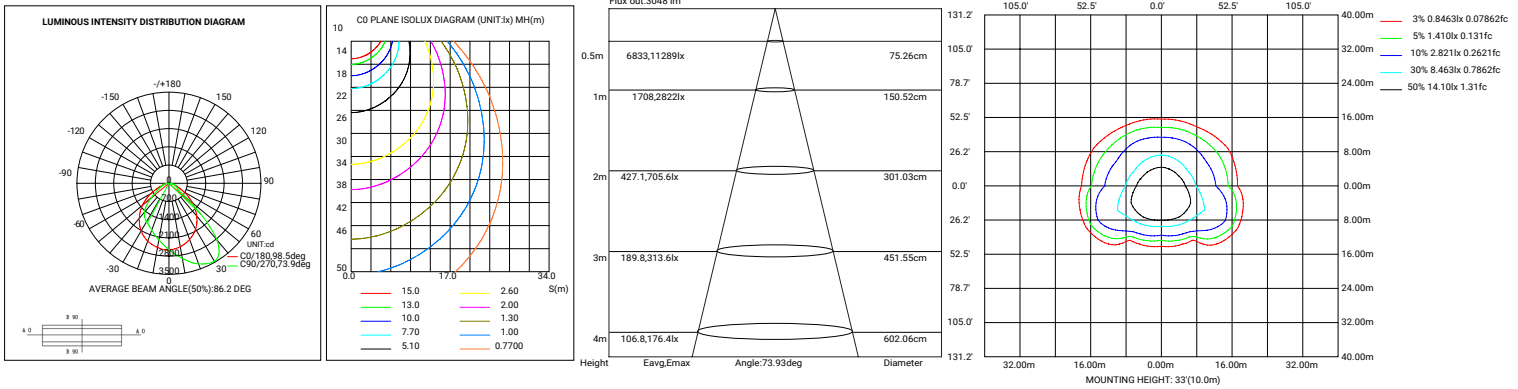

PFX-3104

LED Full Cutoff Wall Pack light

PHOTOMETRICS

PFX-3104-FWP28425670W27-345K(28W&4000K)

PFX-3104-FWP28425670W27-345K(42W&4000K)

PFX-3104-FWP28425670W27-345K(56W&4000K)

Disclaimer:
Due to the rapid pace of technology change in the Lighting industry, the Information and Data presented in this spec sheet is for reference purposes only, please confirm with PARAFLEX at the time of finalizing the order or design. PARAFLEX does not warrant or represent that the information is free from errors or omission. The information may change without notice and PARAFLEX is not in any way liable for the accuracy of any information printed and stored or in any way interpreted or used.