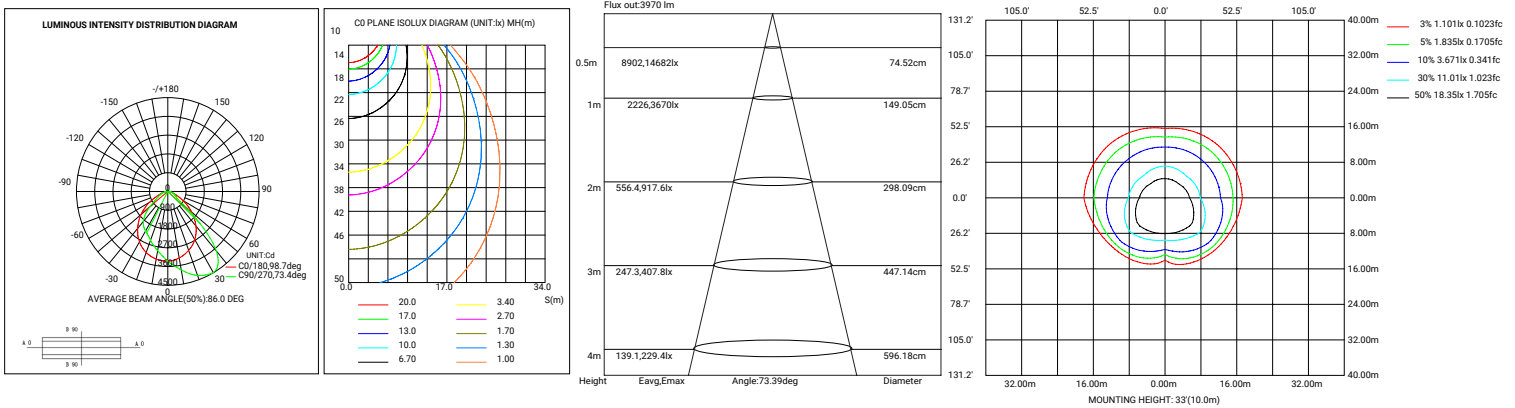

PFX-3104

LED Full Cutoff Wall Pack light

PHOTOMETRICS

PFX-3104-FWP28425670W27-345K(28W&4000K)

PFX-3104-FWP28425670W27-345K(42W&4000K)

PFX-3104-FWP28425670W27-345K(56W&4000K)

Disclaimer:
Due to the rapid pace of technology change in the Lighting industry, the Information and Data presented in this spec sheet is for reference purposes only, please confirm with PARAFLEX at the time of finalizing the order or design. PARAFLEX does not warrant or represent that the information is free from errors or omission. The information may change without notice and PARAFLEX is not in any way liable for the accuracy of any information printed and stored or in any way interpreted or used.