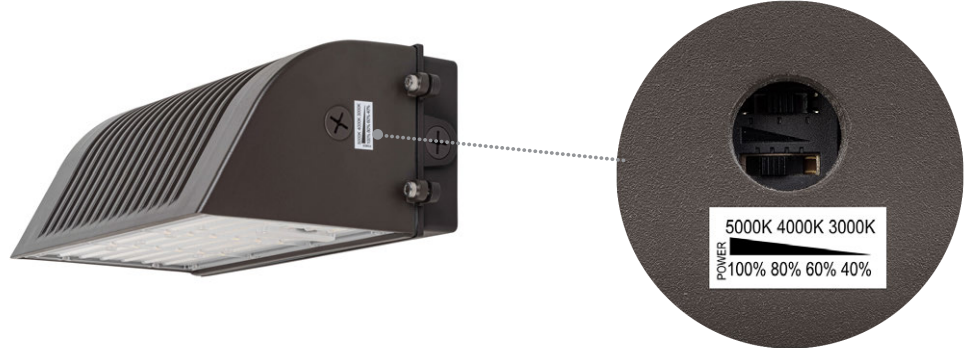

PFX-3104

LED Full Cutoff Wall Pack light

DESCRIPTION

The PFX-3104 Modern LED Full Cut-Off Wallpack is designed to deliver superior performance with a sleek, contemporary appearance. Featuring a durable die-cast aluminum housing, this wallpack is ideal for both indoor and outdoor applications, offering reliable lighting in wet locations. With selectable wattage and color temperature (CCT), the PFX-3104 allows for flexible installation to meet specific lighting needs. Its full cut-off design ensures reduced light pollution, making it a perfect choice for both commercial and residential environments.

PRODUCT APPLICATIONS

Building Entrances Walkways
Tunnels
Loading Docks

Bridges
Catwalks
Stairwells

SPECIFICATION

TYPE	PFX-3104-FWP2842567W27-345K			
	28W	42W	56W	70W
WATTAGE	28W	42W	56W	70W
LUMEN	4116 lm (28W&4000K)	6174 lm (42W&4000K)	7840 lm (56W&4000K)	9800 lm (70W&4000K)
EFFICACY	> 140 lm/W			
CCT	3000K,4000K,5000K			
CRI	> 70			
INPUT VOLTAGE	AC120-277V			
LIGHTING ANGLE	99.5X77.6°			
FACTORY SETTINGS	70W & 4000K			
LED TYPE	2835			
PF	> 0.95			
DRIVER EFFICIENCY	> 89%			
PROTECTION LEVEL	WET			
LIFE TIME	> 50000 hours			
WARRANTY	5 year limited			

PFX-3104
LED Full Cutoff Wall Pack light

DIMENSION

Specifications:

Shell materials: Aluminum & PC.

Net weight : 6.26 lbs

Finish: Dark Bronze(Standard)

Product Size:347.8mmX126.4mmX207.7mm
13.97\"X4.98\"X8.18\"

Control Module

The LED Full Cutoff Wall Pack light can adjust the power and color temperature of the whole lamp, which is convenient and fast. The power and color temperature can be selected according to the actual needs of customers.