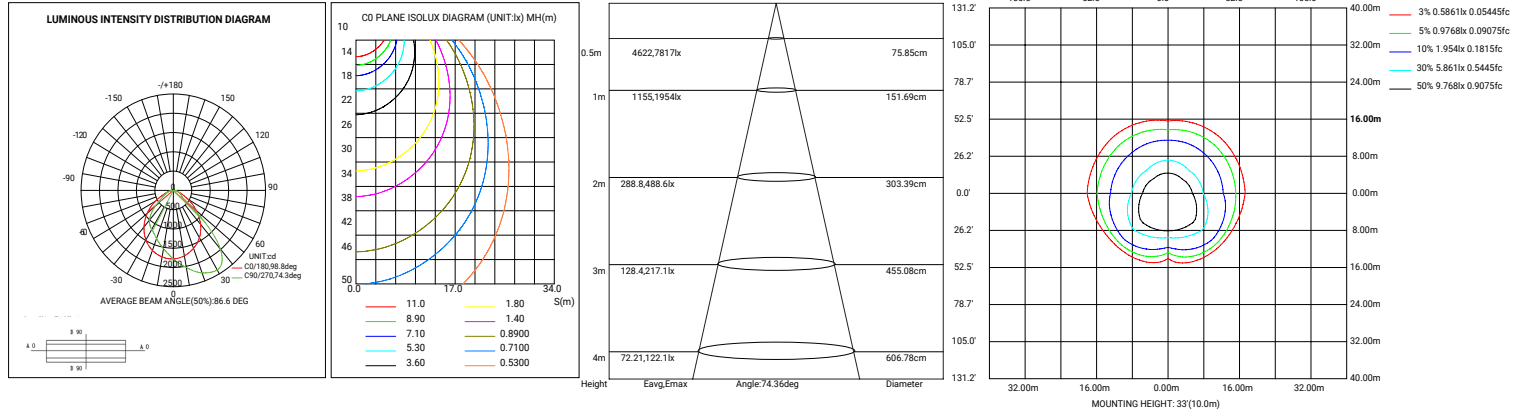

PHOTOMETRICS

PFX-3104-FWP28425670W27-345K(28W&4000K)