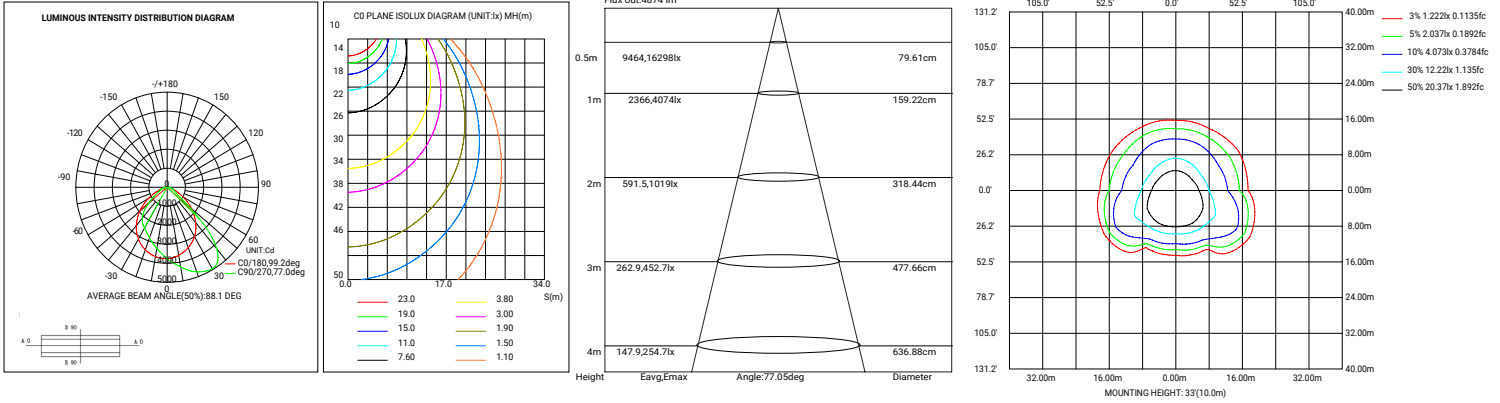

PHOTOMETRICS

PFX-3104-FWP28425670W27-345K(70W&4000K)

PACKAGING INFORMATION

PFX-3104-FWP28425670W27-345K:

Carton Size:395MMX230MMX140MM

15.55" X9.06" X5.51"
(1Pcs/CTN)

Note: Includes a pre-installed dusk-to-dawn light photocell sensor

Disclaimer:
Due to the rapid pace of technology change in the Lighting industry, the Information and Data presented in this spec sheet is for reference purposes only, please confirm with PARAFLEX at the time of finalizing the order or design. PARAFLEX does not warrant or represent that the information is free from errors or omission. The information may change without notice and PARAFLEX is not in any way liable for the accuracy of any information printed and stored or in any way interpreted or used.