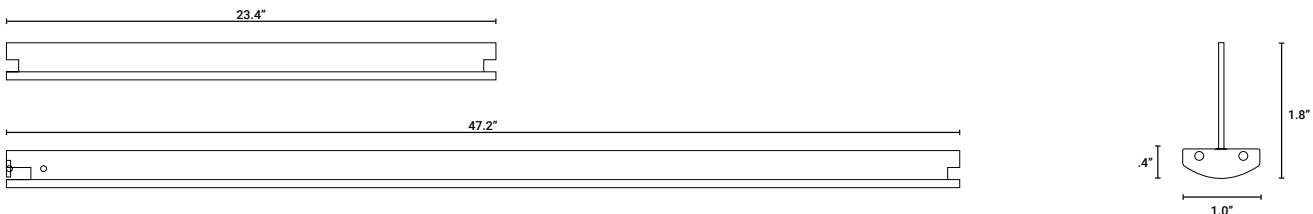

When Specifying Options, Please Check with Factory for Availability and Lead-Time.

ORDERING GUIDE		Sample Part # GL - 2 - 10W - 30K - WH		
MODEL	LENGTH	WATTAGE	COLOR TEMPERATURE (CCT)	LENS
GL	2 FEET	10W 10 WATTS	30K 3000K - WARM WHITE	WH WHITE
	4 FEET	20W 10 WATTS	35K 3500K - NEUTRAL WHITE	
			40K 4000K - NEUTRAL WHITE	
			50K 5000K - COOL WHITE	

ORDERING GUIDE		Sample Part # GL - PS60W
MODEL	POWER SUPPLY	
GL	PS60W 60-WATT	
	PS96W 96-WATT	

**PRODUCT SPECIFICATIONS**

NOMINAL WATTAGE	SYSTEM WATTAGE	CCT	LUMEN	EFFICACY	LENGTH	CRI
10W	9.70W	3000K	1,154.4 LM	119.0	23.4"	>80
10W	9.68W	3500K	1,157.0 LM	119.5	23.4"	>80
10W	9.68W	4000K	1,157.0 LM	119.5	23.4"	>80
10W	9.68W	5000K	1,157.0 LM	119.5	23.4"	>80
20W	19.38W	3000K	2,306.4 LM	119.0	47.2"	>80
20W	19.38W	3500K	2,316.8 LM	119.5	47.2"	>80
20W	19.38W	4000K	2,316.8 LM	119.5	47.2"	>80
20W	19.38W	5000K	2,316.8 LM	119.5	47.2"	>80

POWER SUPPLY	MAX LUMINAIRES
60W	(6) 2-FT - (3) 4-FT
96W	(8) 2-FT - (4) 4-FT

**PRODUCT DIMENSIONS**