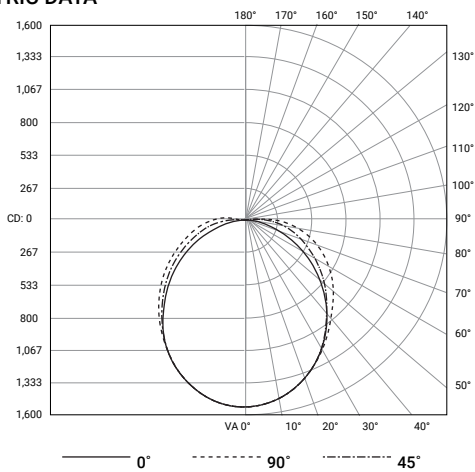

PHOTOMETRIC DATA

2-FT 10W LUMINAIRE
1,150 LUMENS