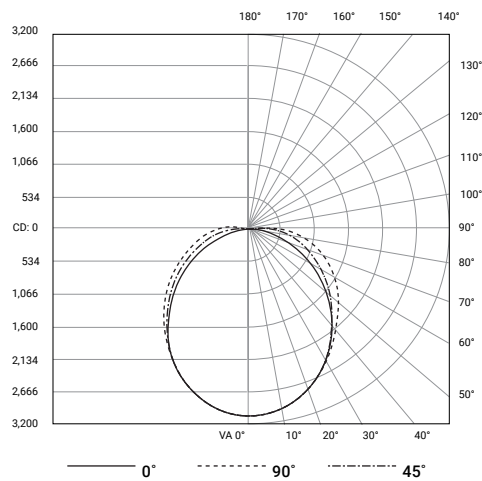

4-FT 20W LUMINAIRE
2,300 LUMENS

FOR ADDITIONAL INFORMATION PLEASE DOWNLOAD IES FILES FROM WEBSITE