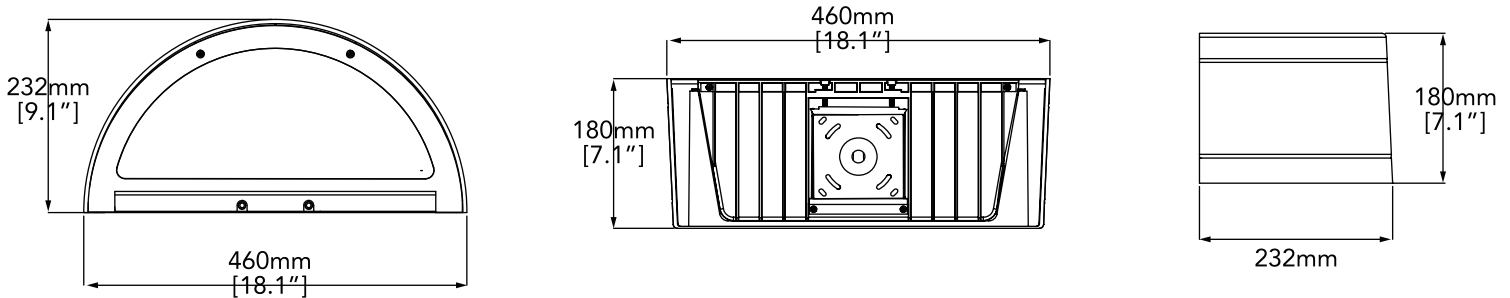

PRODUCT DIMENSIONS

ORDERING GUIDE						SAMPLE PART # PFX-3134-80WAD-AD-V8-D-PC-S1-BZ	
MODEL	WATTAGE	CCT	VOLTAGE	DIMMING OPTION	OPTIONS	SURGE PROTECTOR	HOUSING FINISH
PFX-3134	80WAD	AD CCT ADJUSTABLE	V8 120-277V	D DIMMING	PC PHOTOCCELL	S1 SURGE PROTECTOR NA NONE	BZ BRONZE

Disclaimer:
Due to the rapid pace of technology change in the Lighting industry, the Information and Data presented in this spec sheet is for reference purposes only, please confirm with PARAFLEX at the time of finalizing the order or design. PARAFLEX does not warrant or represent that the information is free from errors or omission. The information may change without notice and PARAFLEX is not in any way liable for the accuracy of any information printed and stored or in any way interpreted or used.