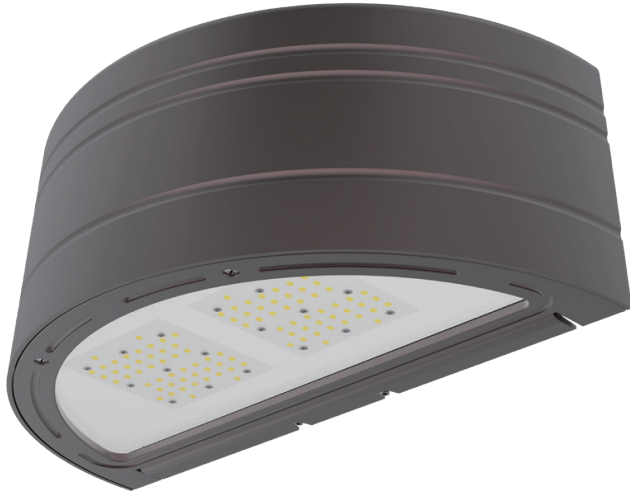

# PFX-3134

LED WALL PACK

### PRODUCT FEATURES

Traditional Impact & weather resistant fixture with die cast aluminum housings and glass lenses. 30W/60W/80W field adjustable and 3000K/4000K/5000K field adjustable. Universal mounting plate with easy wall mount installation. 0-10V dimming as standard. Name brand chip and high quality driver@ 5 year.

### PRODUCT SPECIFICATIONS

<b>SYSTEM WATTAGE</b>	80WAD
<b>LUMENS</b>	3750LM/7500LM/10000LM
<b>EFFICACY</b>	UP TO 125LPW
<b>INPUT VOLTAGE</b>	120-277V
<b>CCT</b>	CCT ADJUSTABLE
<b>CRI</b>	>70
<b>WEIGHT</b>	13.5lbs
<b>AMBIENT TEMP.</b>	-30-40°C
<b>LED Performance</b>	L70>50000h
<b>STANDARD WARRANTY</b>	5Years