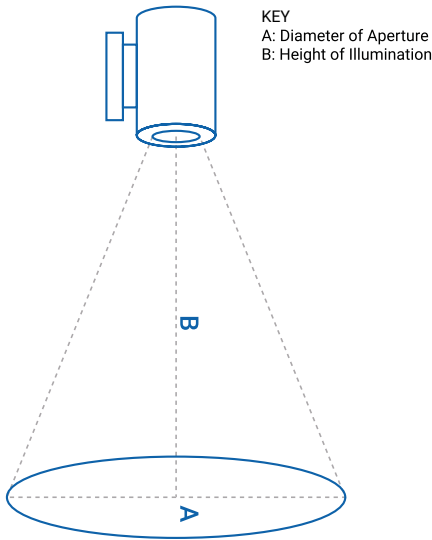

DIMENSION (INCHES)

TYPE	POWER	A	B	C	D
SINGLE	9W - 12W	4.33	2.875	7.87	4.5
	18W	5.75	2.875	7.87	4.5
	24W	5.75	2.875	7.87	4.5
	36W	4.33	2.875	7.87	4.5
DOUBLE	18W - 24W	4.25	2.875	11.8	4.5
	36W	5.75	2.875	11.8	4.5
	48W	5.75	2.875	11.8	4.5
	72W	5.75	2.875	11.8	4.5

PFX-3102

CYLINDER SCONCE

DIAGRAMS

PFX-3102-S

APPLICATION SUGGESTION

Power	AB	
9W - 12W	4ft	20ft ~ 27ft
18W	6ft	27ft ~ 33ft
24W	6.5ft	43ft ~ 50ft
36W	8.3ft	55ft ~ 60ft

PFX-3102-D

APPLICATION SUGGESTION

Power	AB	
18W - 24W	4ft	20ft ~ 27ft
36W	6ft	27ft ~ 33ft
48W	6.5ft	43ft ~ 50ft
72W	8.3ft	55ft ~ 60ft

ITEM	SPECIFICATION	DETAILS				
GENERAL PERFORMANCE	Input Power (W)	9W	12W	18W	24W	36W
	Lumens Delivered (lm) at 4000K	772	972	1781	2144	3105
	Efficacy (lm/W)	80	80	86	88	89
	CRI	≥80				
	Lumen Maintenance (L70, TM-21 @ 25°C)	L90 > 36,000 hours L70 ≥ 50,000 hours				
	Color Consistency	Proprietary binning for uniform color				