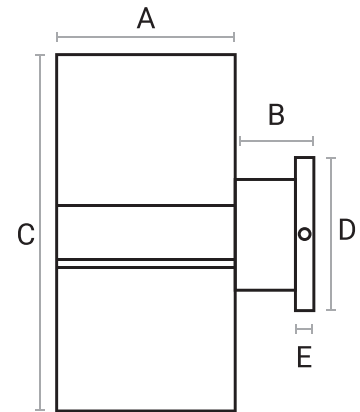

EASY TO INSTALL MOUNTING

The Cylinder Sconce is Surface Mounted over an existing standard 4" junction box.

STANDARD

120V - 277V

TEMPERATURE

-20°C to 45°C ambient

PRODUCT APPLICATIONS

- Site Lighting
- Walkways
- Stairways
- Bridges
- Catwalks
- Parking Areas

DIMENSION (INCHES)

TYPE	POWER	A	B	C	D
SINGLE	9W - 12W	4.33	2.875	7.87	4.5
	18W	5.75	2.875	7.87	4.5
	24W	5.75	2.875	7.87	4.5
	36W	4.33	2.875	7.87	4.5
DOUBLE	18W - 24W	4.25	2.875	11.8	4.5
	36W	5.75	2.875	11.8	4.5
	48W	5.75	2.875	11.8	4.5
	72W	5.75	2.875	11.8	4.5