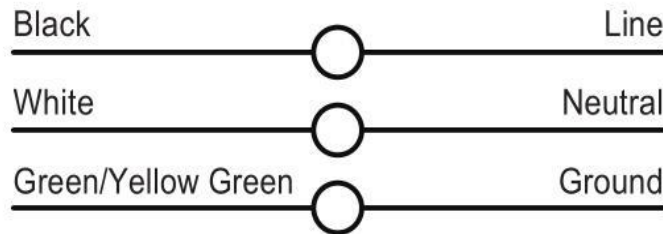

PFX-3102
CYLINDER SCONCE

INSTALLATION

Warning:

To prevent personal injury or product damage only licensed electricians should install.
To avoid electric shock or component damage disconnect power before attempting installation or servicing.
This product must be installed in accordance with the national electric code (NEC) and all applicable federal, state and local electric codes and safety standards.
Any alteration or modification of this product is expressly forbidden as it may cause serious personal injury, death, property damage and/or product malfunction.
To prevent product malfunction and/or electrical shock this product must be properly grounded.
This luminaire is designed to operate in ambient temperatures ranging from -20°C to 45°C.

Disclaimer:
Due to the rapid pace of technology change in the Lighting industry, the Information and Data presented in this spec sheet is for reference purposes only, please confirm with PARAFLEX at the time of finalizing the order or design. PARAFLEX does not warrant or represent that the information is free from errors or omission. The information may change without notice and PARAFLEX is not in any way liable for the accuracy of any information printed and stored or in any way interpreted or used.