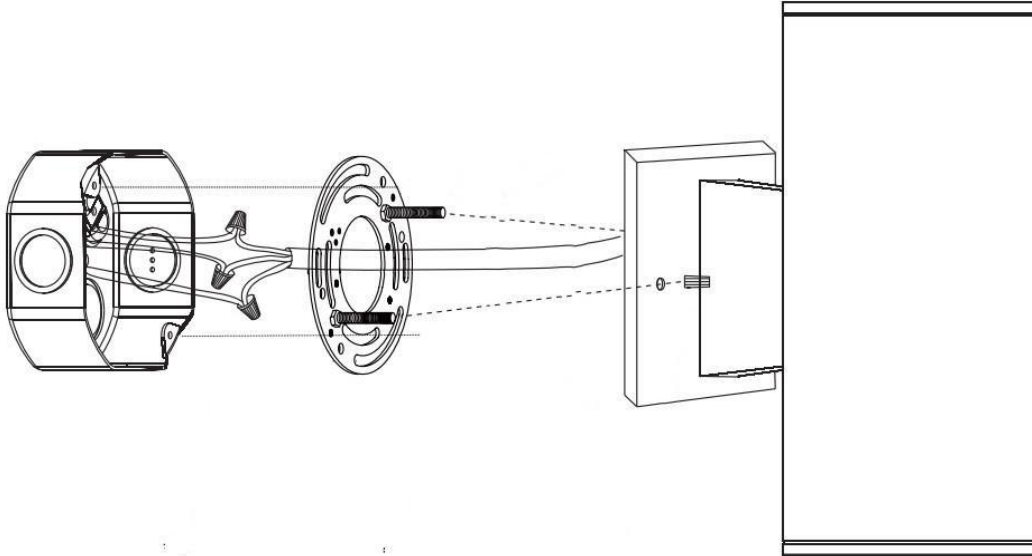

PFX-3102
CYLINDER SCONCE

INSTALLATION

Warning:

To prevent personal injury or product damage only licensed electricians should install.
To avoid electric shock or component damage disconnect power before attempting installation or servicing.
This product must be installed in accordance with the national electric code (NEC) and all applicable federal, state and local electric codes and safety standards.
Any alteration or modification of this product is expressly forbidden as it may cause serious personal injury, death, property damage and/or product malfunction.
To prevent product malfunction and/or electrical shock this product must be properly grounded.
This luminaire is designed to operate in ambient temperatures ranging from -20°C to 45°C.

Disclaimer:
Due to the rapid pace of technology change in the Lighting industry, the Information and Data presented in this spec sheet is for reference purposes only, please confirm with PARAFLEX at the time of finalizing the order or design. PARAFLEX does not warrant or represent that the information is free from errors or omission. The information may change without notice and PARAFLEX is not in any way liable for the accuracy of any information printed and stored or in any way interpreted or used.