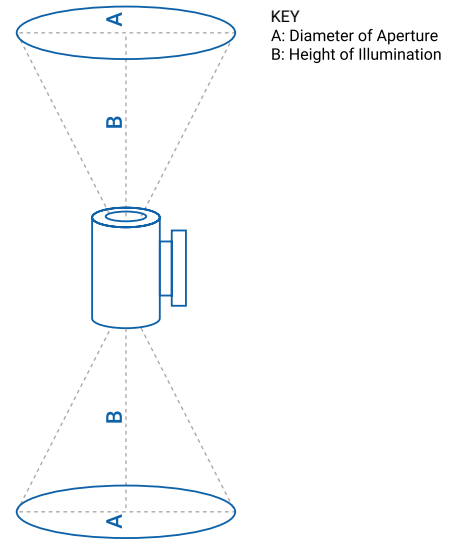

PFX-3102

CYLINDER SCONCE

DIAGRAMS

PFX-3102-S

APPLICATION SUGGESTION

Power	AB	
9W - 12W	4ft	20ft ~ 27ft
18W	6ft	27ft ~ 33ft
24W	6.5ft	43ft ~ 50ft
36W	8.3ft	55ft ~ 60ft

PFX-3102-D

APPLICATION SUGGESTION

Power	AB	
18W - 24W	4ft	20ft ~ 27ft
36W	6ft	27ft ~ 33ft
48W	6.5ft	43ft ~ 50ft
72W	8.3ft	55ft ~ 60ft

ITEM	SPECIFICATION	DETAILS				
GENERAL PERFORMANCE	Input Power (W)	9W	12W	18W	24W	36W
	Lumens Delivered (lm) at 4000K	772	972	1781	2144	3105
	Efficacy (lm/W)	80	80	86	88	89
	CRI	≥80				
	Lumen Maintenance (L70, TM-21 @ 25°C)	L90 > 36,000 hours L70 ≥ 50,000 hours				
	Color Consistency	Proprietary binning for uniform color				