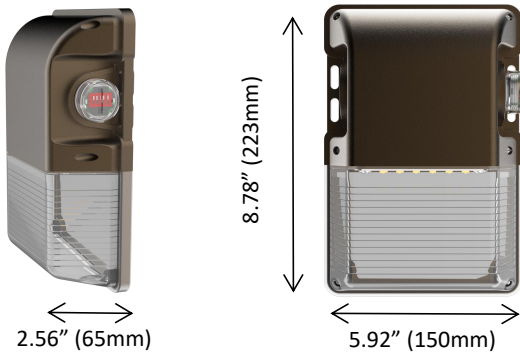

PFX-3144

LED MINI WALL PACK

SPECIFICATIONS

Model	PFX-3144-MPW-962-3W3CCT
Wattage	15W-20W-25W
Dimming	0-10V
Lumen Output	1800-2400-3000Lm
Input Voltage	AC100-277V 50/60Hz
CCT	3000K-4000K-5000K Selectable
CRI	Ra>80
Working Temperature	~4°F ~+113°F / ~20°C ~+40°C
Environment Location	WET LOCATIONS (IP66)
Lens	Clear Stripped
Life Span	Lumen Maintenance over 70% @ 50,000+ Hours
Lamp Shell	Bronze
Accessories Option	PC: Photocell Control Pre-Installed
DLC ID	S-K4BGAD
PCS/BOX	10
Master Box Dimension	L390*W335*H245mm / 15.35"x13.18"x9.65"
Master Box Weight	7.1KG / 15.65LB

FEATURES

The transparent cover on the side can be screwed off easily.

Wattage Select

Photocell

CCT Select

Disclaimer: Due to the rapid pace of technology change in the Lighting industry, the Information and Data presented in this spec sheet is for reference purposes only, please confirm with PARAFLEX at the time of finalizing the order or design. PARAFLEX does not warrant or represent that the information is free from errors or omission. The information may change without notice and PARAFLEX is not in any way liable for the accuracy of any information printed and stored or in any way interpreted or used.