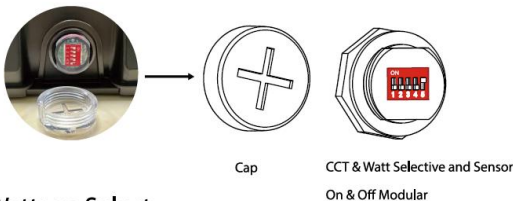

PFX-3144

LED MINI WALL PACK

SPECIFICATIONS

Model	PFX-3144-MPW-962-3W3CCT
Wattage	15W-20W-25W
Dimming	0-10V
Lumen Output	1800-2400-3000Lm
Input Voltage	AC100-277V 50/60Hz
CCT	3000K-4000K-5000K Selectable
CRI	Ra>80
Working Temperature	~4°F ~+113°F / ~20°C ~+40°C
Environment Location	WET LOCATIONS (IP66)
Lens	Clear Stripped
Life Span	Lumen Maintenance over 70% @ 50,000+ Hours
Lamp Shell	Bronze
Accessories Option	PC: Photocell Control Pre-Installed
DLC ID	S-K4BGAD
PCS/BOX	10
Master Box Dimension	L390*W335*H245mm / 15.35"x13.18"x9.65"
Master Box Weight	7.1KG / 15.65LB

FEATURES

The transparent cover on the side can be screwed off easily.

Wattage Select

Photocell

CCT Select

Disclaimer: Due to the rapid pace of technology change in the Lighting industry, the Information and Data presented in this spec sheet is for reference purposes only, please confirm with PARAFLEX at the time of finalizing the order or design. PARAFLEX does not warrant or represent that the information is free from errors or omission. The information may change without notice and PARAFLEX is not in any way liable for the accuracy of any information printed and stored or in any way interpreted or used.