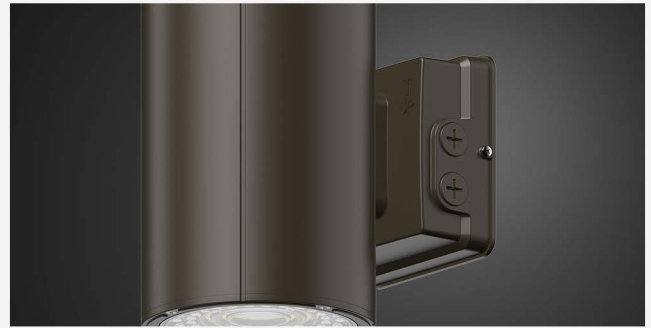

**PFX 3153**

**CONTEMPORARY AND VERSATILE LED CYLINDER LIGHT**

Up and down lighting design, provide architectural style, visual comfort, and excellent uniform illumination with **Dia 4.5 & 6 Inch**

Beam angle Adjustable: **Narrow / Wide**

**Wattage & CCT Selectable**

Illuminate the outside of your space with the perfect lighting solution that you can adjust to fit your needs

**Up-Down Lighting Selectable**

The wall-mount CLA Cylinder has three different lighting direction options

## Aluminum Body

High quality aluminum with dark bronze paint, resulting in effective heat dissipation. White, Black and other custom color finishes available

## Changeable Optics

Adjustable beam angle lens provide brilliant and uniform lighting