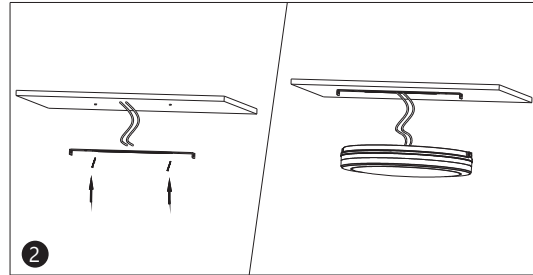

## PRODUCT DIMENSION

Front View

Side View

Model No. Side	HY-WPCL8-12W-3CCT	HY-WPCL12-18W-3CCT	HY-WPCL16-24W-3CCT
L1	φ200mm/φ7.87"	φ300mm/φ11.81"	φ400mm/φ15.75"
L2	φ51mm/φ2"	φ56mm/φ2.2"	φ56mm/φ2.2"

## INSTALLATION GUIDE

1. Fixing bracket on terminal box

2. Wiring and color temperature adjustment

3. Connect black wire to live wire, white wire to neutral wire, and secure using wire nuts.

4. Fixing the lamp body on bracket and fix tightly