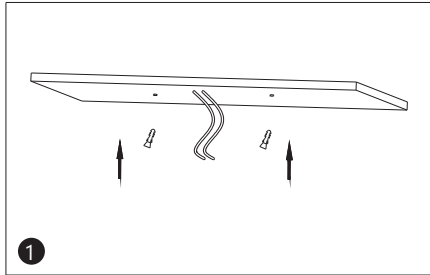

## PRODUCT DIMENSION

Front View

Side View

Model No. Side	HY-WPCL8-12W-3CCT	HY-WPCL12-18W-3CCT	HY-WPCL16-24W-3CCT
L1	φ200mm/φ7.87"	φ300mm/φ11.81"	φ400mm/φ15.75"
L2	φ51mm/φ2"	φ56mm/φ2.2"	φ56mm/φ2.2"

## INSTALLATION GUIDE

1. Fixing bracket on terminal box

2. Wiring and color temperature adjustment

3. Connect black wire to live wire, white wire to neutral wire, and secure using wire nuts.

4. Fixing the lamp body on bracket and fix tightly