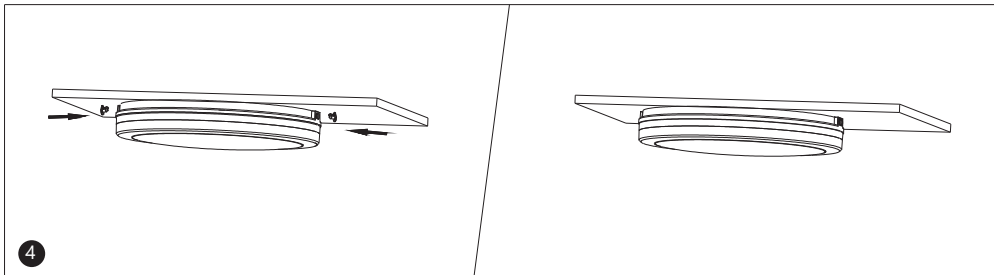

## PRODUCT DIMENSION

Front View

Side View

Model No. Side	HY-WPCL8-12W-3CCT	HY-WPCL12-18W-3CCT	HY-WPCL16-24W-3CCT
L1	φ200mm/φ7.87"	φ300mm/φ11.81"	φ400mm/φ15.75"
L2	φ51mm/φ2"	φ56mm/φ2.2"	φ56mm/φ2.2"

## INSTALLATION GUIDE

1. Fixing bracket on terminal box

2. Wiring and color temperature adjustment

3. Connect black wire to live wire, white wire to neutral wire, and secure using wire nuts.

4. Fixing the lamp body on bracket and fix tightly