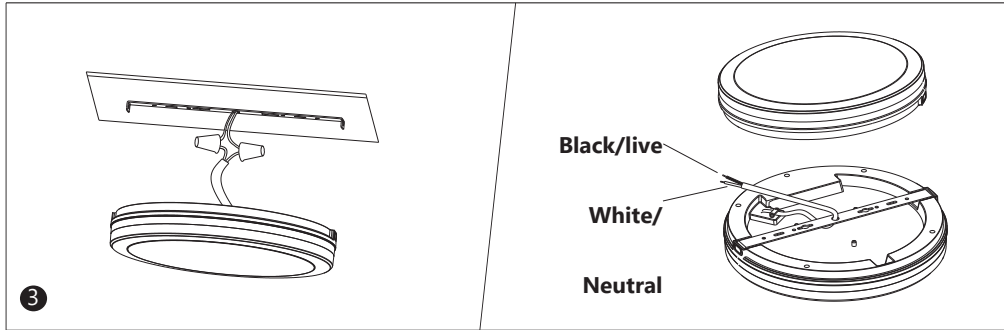

## PRODUCT DIMENSION

Front View

Side View

Model No. Side	HY-WPCL8-12W-3CCT	HY-WPCL12-18W-3CCT	HY-WPCL16-24W-3CCT
L1	φ200mm/φ7.87"	φ300mm/φ11.81"	φ400mm/φ15.75"
L2	φ51mm/φ2"	φ56mm/φ2.2"	φ56mm/φ2.2"

## INSTALLATION GUIDE

1. Fixing bracket on terminal box

2. Wiring and color temperature adjustment

3. Connect black wire to live wire, white wire to neutral wire, and secure using wire nuts.

4. Fixing the lamp body on bracket and fix tightly