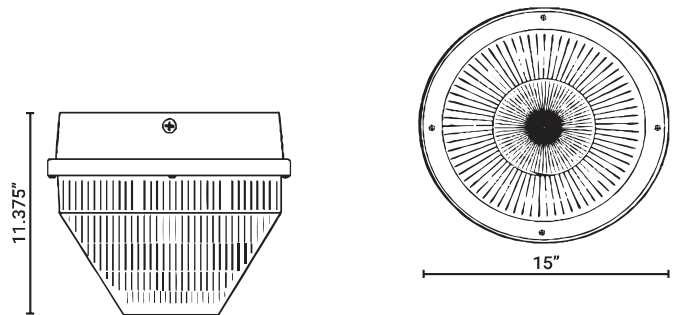

DIMENSION (INCHES)

ORDERING GUIDE

Sample Part PFX-3611-W - 35K - BZ - PC - D1

MODEL	WATTAGE	COLOR TEMPERATURE (CCT)	HOUSING COLOR	OPTIONS & ACCESSORIES
PFX-3611				
	12W 12 WATTS	27K 2700K - WARM WHITE	BZ BRONZE (STANDARD)	MS MOTION SENSOR
	24W 24 WATTS	30K 3000K - WARM WHITE	WH WHITE	MS-D2 MOTION SENSOR WITH BILEVEL DIMMING
	36W 36 WATTS	35K 3500K - NEUTRAL WHITE	BL BLACK	D1 0-10V DIMMING
	48W 48 WATTS	40K 4000K - NEUTRAL WHITE	SL SILVER	D2 STEP DIMMING (120V ONLY)
	60W 60 WATTS	50K 5000K - COOL WHITE	CC CUSTOM COLOR	EM EMERGENCY BATTERY PACK
	72W 72 WATTS	57K 5700K - DAYLIGHT		V1* 480/347V INPUT (120-277V STANDARD)
	84W 84 WATTS			*NOT AVAILABLE WITH EM OR MOTION SENSOR
	96W 96 WATTS			

Disclaimer:

Due to the rapid pace of technology change in the Lighting industry, the Information and Data presented in this spec sheet is for reference purpose the order or design. PARAFLEX does not warrant or represent that the information is free from errors or omission. The information may change without notice and PARAFLEX is not in any way liable for the accuracy of any information printed and stored or in any way interpreted or used.