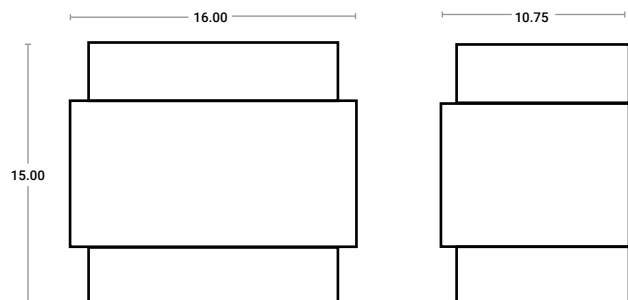

DIMENSIONS (INCHES)

PARAFLEX does not warrant or represent that the information is free from errors or omission. The information may change without notice and PARAFLEX is not in any way liable for the accuracy of any information printed and stored or in any way interpreted or used.