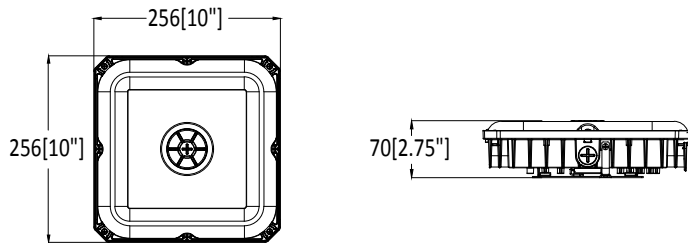

Model Number
PFX-3612

PROJECT
NOTES

DATE

TYPE

REV: 04, 2023

40W/55W/60W/70W/75W

PRODUCT DIMENSION

(unit: mm & inch)

40W/55W/60W/70W/75W

COMPACT, HEAVY-DUTY HOUSING

The PFX-3612 is a 10" Square Canopy Luminaire with a Die Cast Aluminum Body and Prismatic Polycarbonate Diffuser with UV Inhibitors

FIELD-SELECTABLE COLOR TEMPERATURES

Remarks: All above efficiency and lumens are subject to 5000K, please check IES files for accurate data

PRODUCT APPEARANCE

PACKING INFO

Model	Product Dimension (MM&INCH)	Carton Size (MM&INCH)	Q'ty/CTN	Net Weight (KG)	Gross Weight (KG)
PFX-3612-40W	256X256X70 (10.08"X10.08"X2.75")	440x305x310 (17.32X12.01X12.20)	4	2.1	2.8
PFX-3612-55W	256X256X70 (10.08"X10.08"X2.75")	440x305x310 (17.32X12.01X12.20)	4	2.2	2.9
PFX-3612-60W	256X256X70 (10.08"X10.08"X2.75")	440x305x310 (17.32X12.01X12.20)	4	2.2	2.9
PFX-3612-70W	256X256X70 (10.08"X10.08"X2.75")	440x305x310 (17.32X12.01X12.20)	4	2.3	3
PFX-3612-75W	256X256X70 (10.08"X10.08"X2.75")	440x305x310 (17.32X12.01X12.20)	4	2.3	3