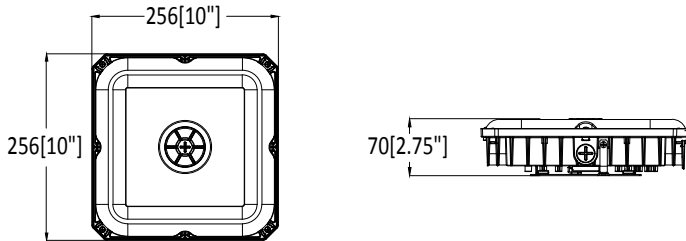

Model Number
PFX-3612

PROJECT _____ DATE _____ TYPE _____
NOTES _____

REV: 04, 2023

40W/55W/60W/70W/75W

PRODUCT DIMENSION

(unit: mm & inch)

40W/55W/60W/70W/75W

COMPACT, HEAVY-DUTY HOUSING

Remarks: All above efficiency and lumens are subject to 5000K, please check IES files for accurate data

PRODUCT APPEARANCE

PACKING INFO

Model	Product Dimension (MM&INCH)	Carton Size (MM&INCH)	Q'ty/CTN	Net Weight (KG)	Gross Weight (KG)
PFX-3612-40W	256X256X70 (10.08"X10.08"X2.75")	440x305x310 (17.32X12.01X12.20)	4	2.1	2.8
PFX-3612-55W	256X256X70 (10.08"X10.08"X2.75")	440x305x310 (17.32X12.01X12.20)	4	2.2	2.9
PFX-3612-60W	256X256X70 (10.08"X10.08"X2.75")	440x305x310 (17.32X12.01X12.20)	4	2.2	2.9
PFX-3612-70W	256X256X70 (10.08"X10.08"X2.75")	440x305x310 (17.32X12.01X12.20)	4	2.3	3
PFX-3612-75W	256X256X70 (10.08"X10.08"X2.75")	440x305x310 (17.32X12.01X12.20)	4	2.3	3