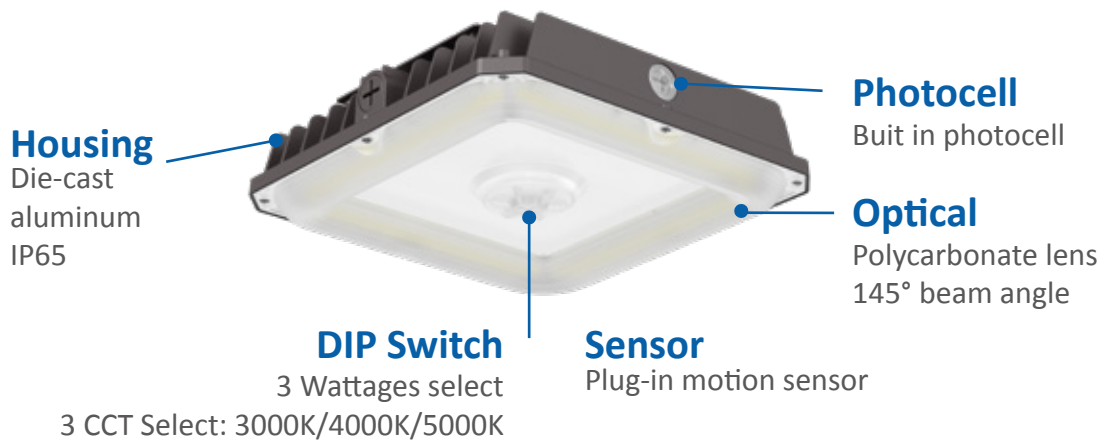

PERFORMANCE SUMMARY

Model	Size (mm)	Watts	Efficacy	Volt	CCT	CRI	DIM	Beam Angle
PFX-3612-40W	256*256*70	40/30/20W Selectable	135LM/W	120-277/120-347V	30/40/50K Selectable	>80	0-10V	145°
PFX-3612-55W	256*256*70	55/40/30W Selectable	135LM/W	120-277/120-347V	30/40/50K Selectable	>80	0-10V	145°
PFX-3612-60W	256*256*70	60/40/30W Selectable	135LM/W	120-277/120-347V	30/40/50K Selectable	>80	0-10V	145°
PFX-3612-70W	256*256*70	70/60/40W Selectable	135LM/W	120-277/120-347V	30/40/50K Selectable	>80	0-10V	145°
PFX-3612-75W	256*256*70	75/60/40W Selectable	135LM/W	120-277/120-347V	30/40/50K Selectable	>80	0-10V	145°

Remarks: All above efficiency and lumens are subject to 5000K, please check IES files for accurate data

PRODUCT APPEARANCE

PACKING INFO

Model	Product Dimension (MM&INCH)	Carton Size (MM&INCH)	Q'ty/CTN	Net Weight (KG)	Gross Weight (KG)
PFX-3612-40W	256X256X70 (10.08"X10.08"X2.75")	440x305x310 (17.32X12.01X12.20)	4	2.1	2.8
PFX-3612-55W	256X256X70 (10.08"X10.08"X2.75")	440x305x310 (17.32X12.01X12.20)	4	2.2	2.9
PFX-3612-60W	256X256X70 (10.08"X10.08"X2.75")	440x305x310 (17.32X12.01X12.20)	4	2.2	2.9
PFX-3612-70W	256X256X70 (10.08"X10.08"X2.75")	440x305x310 (17.32X12.01X12.20)	4	2.3	3
PFX-3612-75W	256X256X70 (10.08"X10.08"X2.75")	440x305x310 (17.32X12.01X12.20)	4	2.3	3

PARAFLEX does not warrant or represent that the information is free from errors or omission. The information may change without notice and PARAFLEX is not in any way liable for the accuracy of any information printed and stored or in any way interpreted or used.