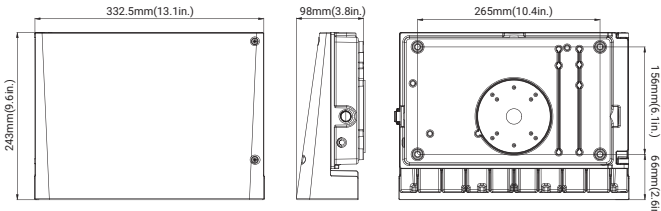

PFX-3123

WALL PACK

FEATURES

The brand-new PFX-3123 series of LED Wall Pack, available only in one size and the power from 26W to 135W, can replace up to 400W MH. Uniform light distribution and excellent LED lumen maintenance rate, high energy efficiency, low cost, while taking into account the stylish design, ensure that the fixture has a long service life. PFX-3123 also has on-site dimmable output and CCT settings, allowing the contractor to set the lumen value and CCT of the fixture at the installation site to a level that is perfectly suitable for the work site. Emergency egress battery and light control are optional, which is an ideal choice to meet any daily wall-mounted lighting applications.

DIMENSION (INCHES)

Small Size:
For 26W,38W,65W CCT dial
For 26W,38W,65W,100W,135W single CCT

Large Size:
For 100W CCT dial

ORDERING GUIDE

Sample Part PFX-3123 65W 27V DDK Y Y Y Y Y

Fixture Type	Wattage	Voltage	CCT	Finish	Photocell (Option)	Emergency Battery (Option)	CCT and Power Adjustable	Internal Code
<input type="checkbox"/>	<input type="checkbox"/>	<input type="checkbox"/>	<input type="checkbox"/>	<input type="checkbox"/>	<input type="checkbox"/>	<input type="checkbox"/>	<input type="checkbox"/>	<input type="checkbox"/>
PFX-3123 Wall Pack Series	26 26W 38 38W 65 65W 100 100W 135 135W	27V 120-277V 48V ² 347-480V	DDK ¹ Adjustable color temperature 40K 4000K 50K 5000K	D Dark Bronze B Black W White	P 120-277V Photocell Blank Without Photocell	B ³ Emergency Battery Blank Without Emergency Battery	AD ¹ With Adjustment Dial Blank Without Adjustment Dial	Blank Alphanumeric