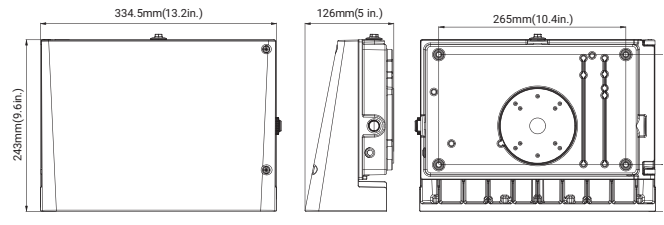

PFX-3123

WALL PACK

FEATURES

The brand-new PFX-3123 series of LED Wall Pack, available only in one size and the power from 26W to 135W, can replace up to 400W MH. Uniform light distribution and excellent LED lumen maintenance rate, high energy efficiency, low cost, while taking into account the stylish design, ensure that the fixture has a long service life. PFX-3123 also has on-site dimmable output and CCT settings, allowing the contractor to set the lumen value and CCT of the fixture at the installation site to a level that is perfectly suitable for the work site. Emergency egress battery and light control are optional, which is an ideal choice to meet any daily wall-mounted lighting applications.

DIMENSION (INCHES)

Small Size:
For 26W,38W,65W CCT dial
For 26W,38W,65W,100W,135W single CCT

Large Size:
For 100W CCT dial

ORDERING GUIDE

Sample Part PFX-3123 65W 27V DDK Y Y Y Y Y

Fixture Type	Wattage	Voltage	CCT	Finish	Photocell (Option)	Emergency Battery (Option)	CCT and Power Adjustable	Internal Code
<input type="checkbox"/>	<input type="checkbox"/>	<input type="checkbox"/>	<input type="checkbox"/>	<input type="checkbox"/>	<input type="checkbox"/>	<input type="checkbox"/>	<input type="checkbox"/>	<input type="checkbox"/>
PFX-3123 Wall Pack Series	26 26W 38 38W 65 65W 100 100W 135 135W	27V 120-277V 48V ² 347-480V	DDK ¹ Adjustable color temperature 40K 4000K 50K 5000K	D Dark Bronze B Black W White	P 120-277V Photocell Blank Without Photocell	B ³ Emergency Battery Blank Without Emergency Battery	AD ¹ With Adjustment Dial Blank Without Adjustment Dial	Blank Alphanumeric