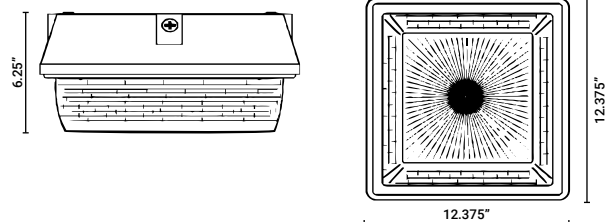

PRODUCT DIMENSIONS

POWER

POWER FACTOR >0.90 - THD <20

PARAFLEX does not warrant or represent that the information is free from errors or omission. The information may change without notice and PARAFLEX is not in any way liable for the accuracy of any information printed and stored or in any way interpreted or used.