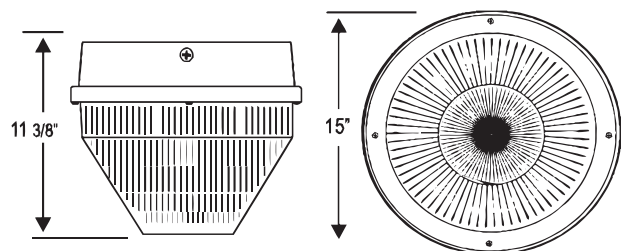

ARRA COMPLIANT:

Buy American Compliant under Section 1605 of the American Re-Investment and Recovery Act.

ORDERING GUIDE

STANDARD CONFIGURATION: CV15GL.56W.40K

MODEL	WATTS	COLOR TEMPERATURE (CCT)	ACCESSORIES
CV15G	28W	30K 3000K - Warm White	DIM Accessory - 0-10V Dimmable Driver
	42W	40K 4000K - Neutral White	R300755 Accessory - 120V Photocell
	56W	50K 5000K - Cool White	R300756 Accessory - 208V/277V Photocell
	70W	55K 5500K - Daylight	
	84W		

DIMENSIONS

Specifications subject to change without notice.