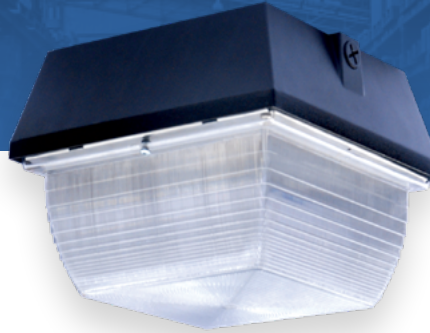

PARAFLEX

CLASSIC FIXTURES

COMPLETE WIRED FIXTURES

DC570

Floodlight luminaire

DC570-12W-40K/50K	\$94.72
DC570-24W-40K/50K	\$100.53
DC570-36W-40K/50K	\$108.07
DC570-48W-40K/50K	\$119.74
DC570-60W-40K/50K	\$133.38
DC570-72W-40K/50K	\$147.67

DC400

Floodlight luminaire

DC400-12W-40K/50K	\$84.75
DC400-24W-40K/50K	\$90.56
DC400-36W-40K/50K	\$98.10
DC400-48W-40K/50K	\$108.47
DC400-60W-40K/50K	\$122.27
DC400-72W-40K/50K	\$134.06

DCST

Wallpack luminaire