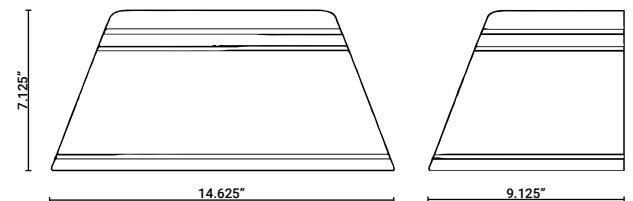

PRODUCT DIMENSIONS

POWER

POWER FACTOR >0.90 - THD <20

PARAFLEX does not warrant or represent that the information is free from errors or omission. The information may change without notice and PARAFLEX is not in any way liable for the accuracy of any information printed and stored or in any way interpreted or used.