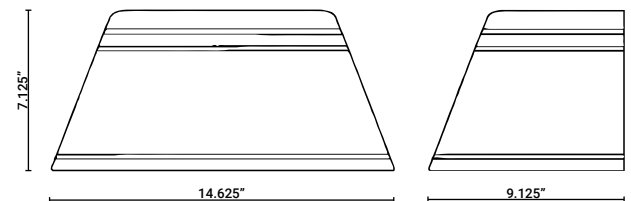

PRODUCT DIMENSIONS

POWER

POWER FACTOR >0.90 - THD <20

PARAFLEX does not warrant or represent that the information is free from errors or omission. The information may change without notice and PARAFLEX is not in any way liable for the accuracy of any information printed and stored or in any way interpreted or used.