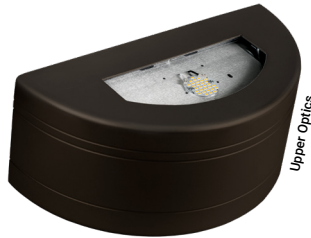

DCSHM-UD

ROUND UP/DOWN LED WALLPACK LUMINAIRE

PROJECT

DATE

TYPE

NOTES

REV: 12 2020

UPLIGHT/DOWNLIGHT, HEAVY-DUTY HOUSING

The DCSHM is an 18" Half-Moon Wallpack with a Die Cast Aluminum Body and Impact Resistant Glass Lens That Provides a Variety of Uplight and Downlight Options

WET LOCATION, IP-65 RATED

Engineered and Constructed for Exterior Environments

EASY TO INSTALL MOUNTING

4" x 4" Gasketed Wall Plate allows the Installer to Quickly Mount and Wire the Fixture without Opening the Housing

120-277V STANDARD

OPERATING TEMPERATURE -20C TO 40C

0C - 40C with EM Pack Option