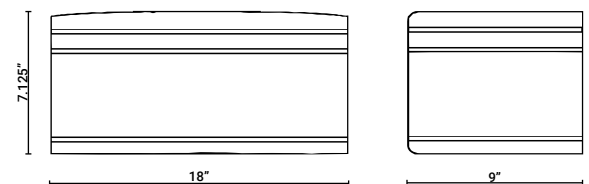

PRODUCT DIMENSIONS

POWER

POWER FACTOR >0.90 - THD <20

PARAFLEX does not warrant or represent that the information is free from errors or omission. The information may change without notice and PARAFLEX is not in any way liable for the accuracy of any information printed and stored or in any way interpreted or used.