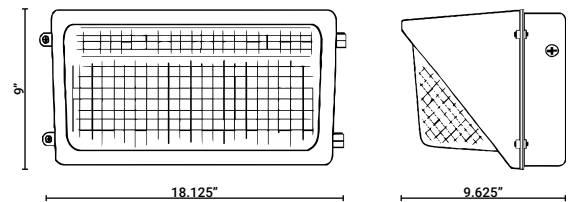

PRODUCT DIMENSIONS

POWER

POWER FACTOR >0.90 - THD <20

PARAFLEX does not warrant or represent that the information is free from errors or omission. The information may change without notice and PARAFLEX is not in any way liable for the accuracy of any information printed and stored or in any way interpreted or used.