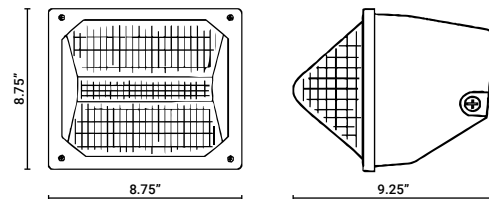

PRODUCT DIMENSIONS

POWER

POWER FACTOR >0.90 - THD <20

PARAFLEX does not warrant or represent that the information is free from errors or omission. The information may change without notice and PARAFLEX is not in any way liable for the accuracy of any information printed and stored or in any way interpreted or used.