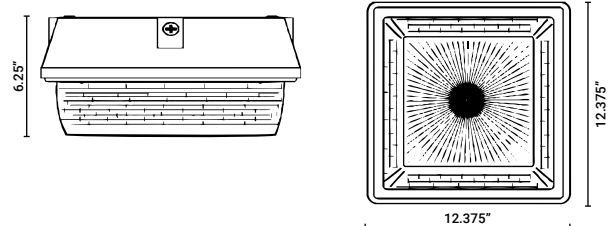

PRODUCT DIMENSIONS

POWER

POWER FACTOR >0.90 - THD <20

PARAFLEX does not warrant or represent that the information is free from errors or omission. The information may change without notice and PARAFLEX is not in any way liable for the accuracy of any information printed and stored or in any way interpreted or used.