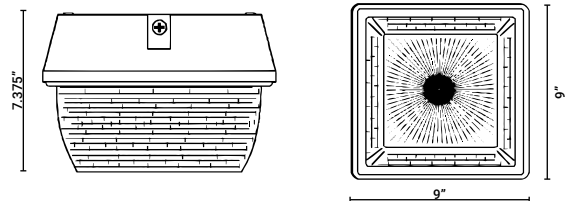

PRODUCT DIMENSIONS

POWER

POWER FACTOR >0.90 - THD <20

PARAFLEX does not warrant or represent that the information is free from errors or omission. The information may change without notice and PARAFLEX is not in any way liable for the accuracy of any information printed and stored or in any way interpreted or used.