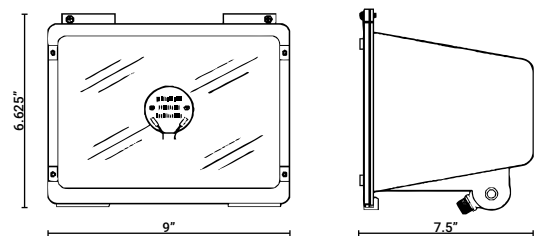

PRODUCT DIMENSIONS

POWER

POWER FACTOR >0.90 - THD <20

PARAFLEX does not warrant or represent that the information is free from errors or omission. The information may change without notice and PARAFLEX is not in any way liable for the accuracy of any information printed and stored or in any way interpreted or used.