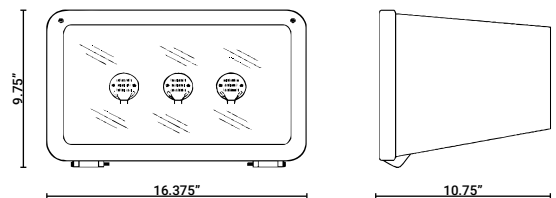

PRODUCT DIMENSIONS

POWER

POWER FACTOR >0.90 - THD <20

PARAFLEX does not warrant or represent that the information is free from errors or omission. The information may change without notice and PARAFLEX is not in any way liable for the accuracy of any information printed and stored or in any way interpreted or used.