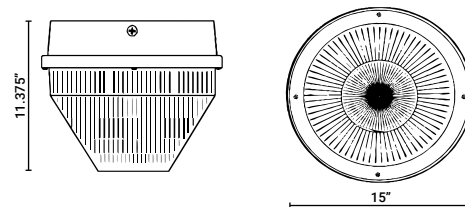

The CV15G is a 15" Circular Canopy Luminaire with a Die Cast Aluminum Body and Prismatic Polycarbonate Diffuser with UV Inhibitors

WET LOCATION, IP-65 RATED

Engineered and Constructed for Exterior Environments

PRODUCT DIMENSIONS

POWER

POWER FACTOR >0.90 - THD <20

PARAFLEX does not warrant or represent that the information is free from errors or omission. The information may change without notice and PARAFLEX is not in any way liable for the accuracy of any information printed and stored or in any way interpreted or used.