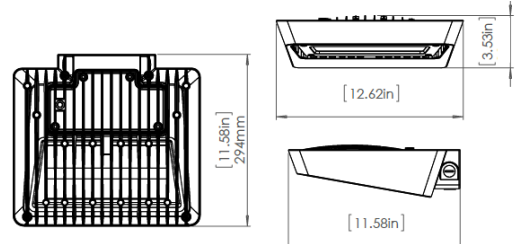

POLE MOUNT ADAPTER & OPTIONAL TOP COVER

ORDERING GUIDE & SPECS

PART NUMBER	SYSTEM WATTS	DELIVERED LUMENS	EFFICACY	COLOR TEMPERATURE	CRI
ZWP.26W.50K*	29W	2170lm	74 lm/W	5000K - Cool White	>65
ZWP.52W.50K*	59W	4850lm	82 lm/W	5000K - Cool White	>65
.DSA*	Accessory - Dark Sky Adapter				
.POLE*	Accessory - Pole Mount Adapter (includes Dark Sky Adapter)				
.TRUN	Accessory - Trunnion Mount				
.TC	Accessory - Optional Top Cover				

DIMENSIONS

ZWP.26W

ZWP.52W

Specifications subject to change without notice. * Indicates DLC Qualified Configurations