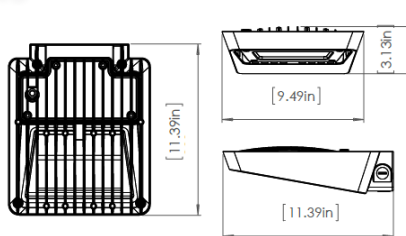

POLE MOUNT ADAPTER & OPTIONAL TOP COVER

ORDERING GUIDE & SPECS

PART NUMBER	SYSTEM WATTS	DELIVERED LUMENS	EFFICACY	COLOR TEMPERATURE	CRI
ZWP.26W.50K*	29W	2170lm	74 lm/W	5000K - Cool White	>65
ZWP.52W.50K*	59W	4850lm	82 lm/W	5000K - Cool White	>65
.DSA*	Accessory - Dark Sky Adapter				
.POLE*	Accessory - Pole Mount Adapter (includes Dark Sky Adapter)				
.TRUN	Accessory - Trunnion Mount				
.TC	Accessory - Optional Top Cover				

DIMENSIONS

ZWP.26W

ZWP.52W

Specifications subject to change without notice. * Indicates DLC Qualified Configurations